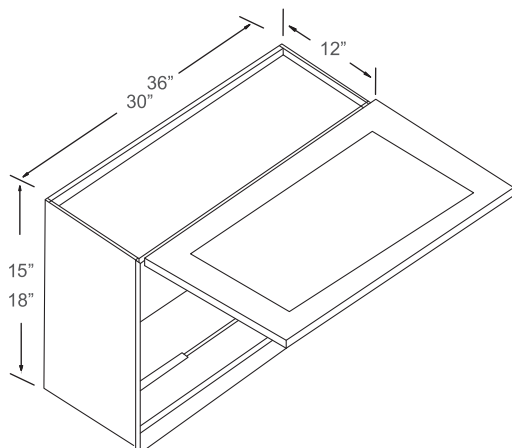

Features

- 1 Door
- No Shelf

Item Code	Dimensions
W3015-One Door	30W x 15H x 12D
W3615-One Door	36W x 15H x 12D
W3018-One Door	30W x 18H x 12D
W3618-One Door	36W x 18H x 12D