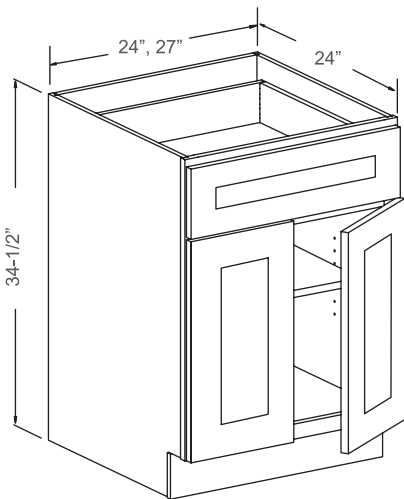

Item Code	Dimensions
B09	9W x 34-1/2H x 24D
B12	12W x 34-1/2H x 24D
B15	15W x 34-1/2H x 24D
B18	18W x 34-1/2H x 24D
B21	21W x 34-1/2H x 24D

Features

- 1 Drawer
- 2 Door
- 1 Adjustable Shelf

Item Code	Dimensions
B24	24W x 34-1/2H x 24D
B27	27W x 34-1/2H x 24D

Features

- 2 Drawer
- 2 Door
- 1 Adjustable Shelf

Item Code	Dimensions
B30	30W x 34-1/2H x 24D
B33	33W x 34-1/2H x 24D
B36	36W x 34-1/2H x 24D
B39	39W x 34-1/2H x 24D
B42	42W x 34-1/2H x 24D

BASE CABINETS