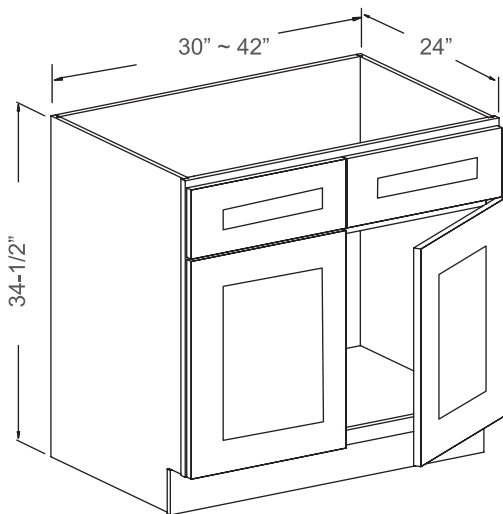

- 1 Full Door: 14-3/4" W x 29-1/4" H

Item Code	Dimensions
SBA36	36W x 34-1/2H x 24D

Features

- 1 Bi-folding Door: 7-1/2"W, 10-1/2"W x 29-1/4"H
- 2 Wooden Kidney-Shaped Susans

Item Code	Dimensions
LSB33-09	33W x 34-1/2H x 24D
LSB36-12	36W x 34-1/2H x 24D

Features

- 3 Drawers

Item Code	mensions
CBD36-3 DRAWERS	36W x 34-1/2H x 24D

Features

- 1 Drawer on Left or Right
- 1 Door on Left or Right
- 1 Adjustable Shelf

* Minimum 3" Pull From The Wall When Install

Item Code	Dimensions
BBC36/39 12" Door	36W x 34-1/2H x 24D
BBC39/42 15" Door	39W x 34-1/2H x 24D
BBC42/45 18" Door	42W x 34-1/2H x 24D

* Door Width 15"W in BBC39L/R; 18"W in BBC42L/R.

BASE CABINETS

SINK

Features

- 2 Doors
- 1 Dummy Drawer
- Back Panel Not Open
- No Shelf

Item Code	Dimensions
SB24	24W x 34-1/2H x 24D
SB27	27W x 34-1/2H x 24D

Features

- 2 Doors
- 2 Dummy Drawers
- No Shelf

Item Code	Dimensions
SB30	30W x 34-1/2H x 24D
SB33	33W x 34-1/2H x 24D
SB36	36W x 34-1/2H x 24D
SB39	39W x 34-1/2H x 24D
SB42	42W x 34-1/2H x 24D

Features

- 2 Doors
- No Shelf
- * Back Panel NOT Open