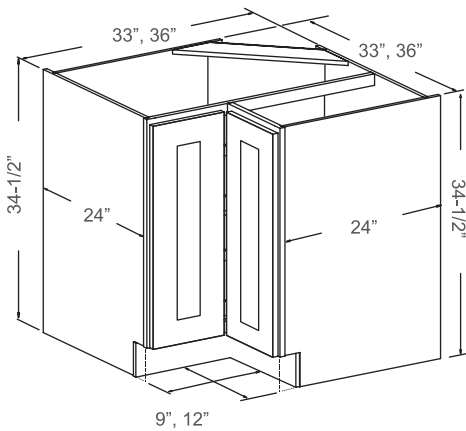

Features

- 2 Large Drawers

Item Code	Dimensions
DB24-2	24W x 34-1/2H x 24D
DB30-2	30W x 34-1/2H x 24D

BASE CABINETS

BASE FULL HIGH SINGLE DOOR

Item Code	Dimensions
BFH12	12W x 34-1/2H x 12D
BFH15	15W x 34-1/2H x 12D
BFH18	18W x 34-1/2H x 12D
BFH21	21W x 34-1/2H x 12D

BASE FULL HIGH DOUBLE DOORS

Item Code	Dimensions
BFH24	24W x 34-1/2H x 12D
BFH27	27W x 34-1/2H x 12D
BFH30	30W x 34-1/2H x 12D
BFH33	33W x 34-1/2H x 12D
BFH36	36W x 34-1/2H x 12D

BASE CABINETS

CORNER

Features

- 1 Full Door: 14-3/4" W x 29-1/4" H

Item Code	Dimensions
SBA36	36W x 34-1/2H x 24D

Features

- 1 Bi-folding Door: 7-1/2"W, 10-1/2"W x 29-1/4"H
- 2 Wooden Kidney-Shaped Susans

Item Code	Dimensions
LSB33-09	33W x 34-1/2H x 24D
LSB36-12	36W x 34-1/2H x 24D

Features

- 3 Drawers

Item Code	mensions
CBD36-3 DRAWERS	36W x 34-1/2H x 24D

Features

- 1 Drawer on Left or Right
- 1 Door on Left or Right
- 1 Adjustable Shelf

* Minimum 3" Pull From The Wall When Install

Item Code	Dimensions
BBC36/39 12" Door	36W x 34-1/2H x 24D
BBC39/42 15" Door	39W x 34-1/2H x 24D
BBC42/45 18" Door	42W x 34-1/2H x 24D