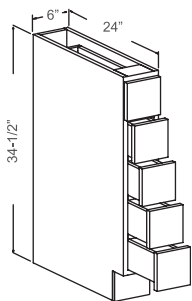

- 1 Full Door: 14-3/4" W x 29-1/4" H

Item Code	Dimensions
SBA36	36W x 34-1/2H x 24D

Features

- 1 Bi-folding Door: 7-1/2"W, 10-1/2"W x 29-1/4"H
- 2 Wooden Kidney-Shaped Susans

Item Code	Dimensions
LSB33-09	33W x 34-1/2H x 24D
LSB36-12	36W x 34-1/2H x 24D

Features

- 2 Doors
- 2 Dummy Drawers
- No Shelf

Item Code	Dimensions
SB30	30W x 34-1/2H x 24D
SB33	33W x 34-1/2H x 24D
SB36	36W x 34-1/2H x 24D
SB39	39W x 34-1/2H x 24D
SB42	42W x 34-1/2H x 24D

Features

- 2 Doors
- No Shelf
- * Back Panel NOT Open

Item Code	Dimensions
FS30	30W x 34-1/2H x 24D
FS33	33W x 34-1/2H x 24D
FS36	36W x 34-1/2H x 24D

BASE CABINETS

MICROWAVE

Features

- 1 Drawer

Item Code	Dimensions
MBC24	24W x 34-1/2H x 24D
MBC27	27W x 34-1/2H x 24D
MBC30	30W x 34-1/2H x 24D

SPICE

Features

- 1 Door
- 3 Fixed Pull-Out Shelves
- *Standard Ball Bearing Side Glide*

Item Code	Dimensions
SP06	6W x 34-1/2H x 24D
SP09	9W x 34-1/2H x 24D
SP12	12W x 34-1/2H x 24D

Features

- 5 Square Drawers: 5-3/4"W x 5-1/2"H (Each)
- *No Glides*