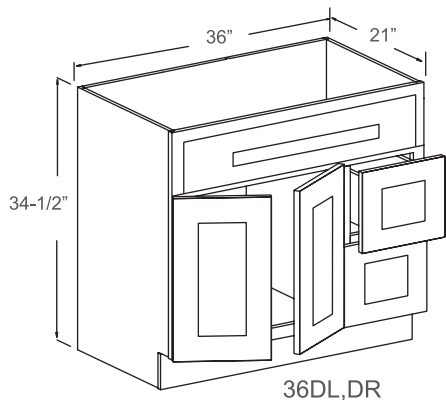

- 1 Full Door: 14-3/4" W x 29-1/4" H

Item Code	Dimensions
SBA36	36W x 34-1/2H x 24D

Features

- 1 Bi-folding Door: 7-1/2"W, 10-1/2"W x 29-1/4"H
- 2 Wooden Kidney-Shaped Susans

Item Code	Dimensions
LSB33-09	33W x 34-1/2H x 24D
LSB36-12	36W x 34-1/2H x 24D

PANTRY OVEN & HOOD

RANGE HOOD

Features

- RHE3624 – Inside Dimensions: 36W x 23-1/2H x 10-1/2D

Item Code	Dimensions
RHE3624	36W x 23-1/2H x 10-1/2D

Features

- RHS483618
- 48W x 36H x 18D

Item Code	Dimensions
RHS483618	48W x 36H x 18D

VANITY LINEN CABINETS

Features

- 1 Door
- 2 Adjustable Shelves
- 2 Small Drawers

Item Code	Dimensions
DV1245	12W x 45-1/2H x 12D

BATHROOM VANITIES

SINK

Features

- 1 Tilt-Out Drawer With Tray
- 2 Doors
- No Shelf

Item Code	Dimensions
VA2421	24W x 33H x 21D
VA3021	30W x 33H x 21D

Features

- 2 Drawers
- 2 Doors
- No Shelf

Item Code	Dimensions
VA3621DL	36W x 24-1/2H x 21D
VA3621DR	36W x 34-1/2H x 21D

Features

- 1 Door
- 2 Drawers
- No Shelf