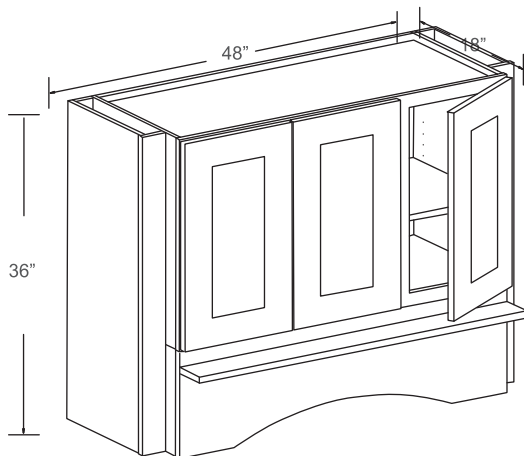

PANTRY OVEN & HOOD

RANGE HOOD

Features

- RHE3624 – Inside Dimensions: 36W x 23-1/2H x 10-1/2D

Item Code	Dimensions
RHE3624	36W x 23-1/2H x 10-1/2D

Features

- RHS483618
- 48W x 36H x 18D

Item Code	Dimensions
RHS483618	48W x 36H x 18D