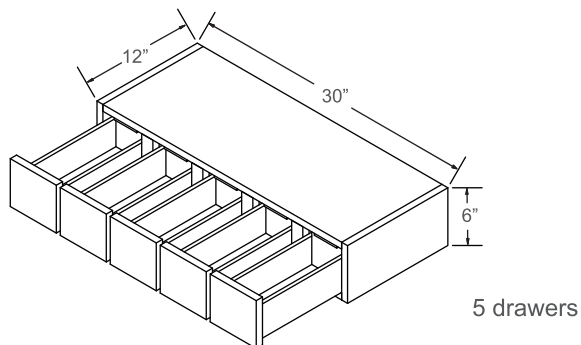

WALL SPICE DRAWER

Item Code	Dimensions
WWRC6	30W x 6H x 12D