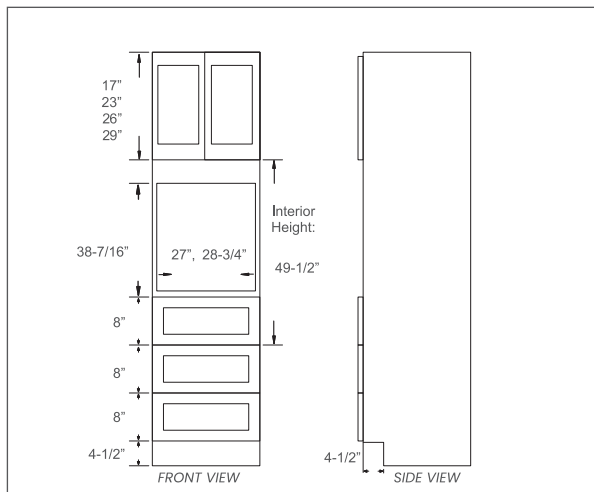

Features

- 2 Drawer
- 2 Door
- 1 Adjustable Shelf

Item Code	Dimensions
B30	30W x 34-1/2H x 24D
B33	33W x 34-1/2H x 24D
B36	36W x 34-1/2H x 24D
B39	39W x 34-1/2H x 24D
B42	42W x 34-1/2H x 24D

BASE CABINETS

- 1 Full Door: 14-3/4" W x 29-1/4" H

Item Code	Dimensions
SBA36	36W x 34-1/2H x 24D

Features

- 1 Bi-folding Door: 7-1/2"W, 10-1/2"W x 29-1/4"H
- 2 Wooden Kidney-Shaped Susans

Item Code	Dimensions
LSB33-09	33W x 34-1/2H x 24D
LSB36-12	36W x 34-1/2H x 24D

PANTRY OVEN & HOOD

OVEN CABINETS

Features

- 2 Doors
- No Shelf --1 Large Open Shelf 38-7/16"H
- 1 Large Bottom Drawer
- 3 Same Size Bottom Drawer

Item Code	Dimensions
OC338424	33W x 84H x 24D
OC339024	33W x 90H x 24D
OC339324	33W x 93H x 24D
OC339624	33W x 96H x 24D

PANTRY OVEN & HOOD

RANGE HOOD

Features

- RHE3624 – Inside Dimensions: 36W x 23-1/2H x 10-1/2D

Item Code	Dimensions
RHE3624	36W x 23-1/2H x 10-1/2D

Features

- RHS483618
- 48W x 36H x 18D

Item Code	Dimensions
RHS483618	48W x 36H x 18D