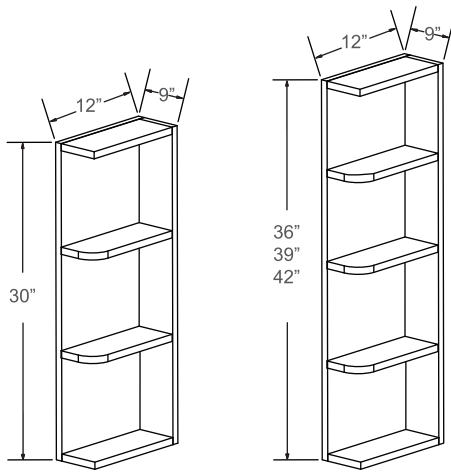

Item Code	Dimensions
B09	9W x 34-1/2H x 24D
B12	12W x 34-1/2H x 24D
B15	15W x 34-1/2H x 24D
B18	18W x 34-1/2H x 24D
B21	21W x 34-1/2H x 24D

Features

- 1 Drawer
- 2 Door
- 1 Adjustable Shelf

Item Code	Dimensions
B24	24W x 34-1/2H x 24D
B27	27W x 34-1/2H x 24D

GLASS CORNER CABINET

Features

- 1 Door
- No Shelf
- *Notes: Glass Insert Included*

Item Code	Dimensions
WDC2412-GD	24W x 12H x 12D
WDC2415-GD	24W x 15H x 12D

Features

- 1 Door
- No Shelf

Item Code	Dimensions
W3015-One Door	30W x 15H x 12D
W3615-One Door	36W x 15H x 12D
W3018-One Door	30W x 18H x 12D
W3618-One Door	36W x 18H x 12D

WALL CABINETS

ANGLE

Item Code	Dimensions
WEC1230 L/R	12W x 30H x 12D
WEC1236 L/R	12W x 36H x 12D
WEC1239 L/R	12W x 39H x 12D
WEC1242 L/R	12W x 42H x 12D

OPEN END SHELF

Item Code	Dimensions
WES0930 L/R	9W x 30H x 12D
WES0936 L/R	9W x 36H x 12D
WES0939 L/R	9W x 39H x 12D
WES0942 L/R	9W x 42H x 12D

WALL SPICE DRAWER

Item Code	Dimensions
WWRC6	30W x 6H x 12D

PANTRY OVEN & HOOD

PANTRY CABINETS

Features

- 2 Doors
 - 2 Adjustable Top Shelves
 - 1 Adjustable Middle Shelf
- * Notes: 3 Adjustable Top Shelves In 96\"/>*