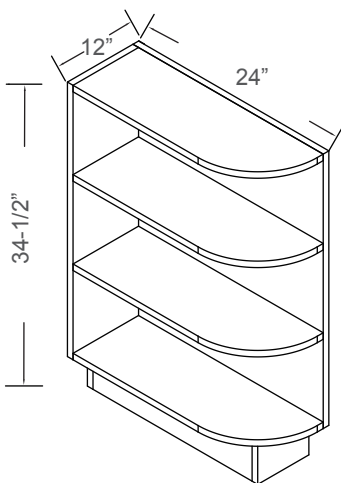

- 1 Full Door: 14-3/4" W x 29-1/4" H

Item Code	Dimensions
SBA36	36W x 34-1/2H x 24D

Features

- 1 Bi-folding Door: 7-1/2"W, 10-1/2"W x 29-1/4"H
- 2 Wooden Kidney-Shaped Susans

Item Code	Dimensions
LSB33-09	33W x 34-1/2H x 24D
LSB36-12	36W x 34-1/2H x 24D

Item Code	Dimensions
BWRC6	6W x 34-1/2H x 24D

TRASH CAN

Features

- 1 Drawer
- 1 Door
- 2 Large Bin Cut-Out
- *Plastic Waste Bins NOT Included, but can be purchased*

Item Code	Dimensions
BWBK18-2	18W x 34-1/2H x 24D
BWBK21-2	21W x 34-1/2H x 24D

BASE CABINETS

BASE END CABINET

Item Code	Dimensions
BEC24	24W x 34-1/2H x 24D

Item Code	Dimensions
BEC12 L/R	12W x 34-1/2H x 24D

BASE END SHELF

Item Code	Dimensions
BES9 L/R	9W x 34-1/2H x 24D

WALL CABINETS

12"H, 15"H, 18"H, 21"H, 24"H

Item Code	Dimensions
W2412	24W x 12H x 12D
W2712	27W x 12H x 12D
W3012	30W x 12H x 12D
W3312	33W x 12H x 12D
W3612	36W x 12H x 12D

W2415	24W x 15H x 12D
W2715	27W x 15H x 12D
W3015	30W x 15H x 12D
W3315	33W x 15H x 12D
W3615	36W x 15H x 12D