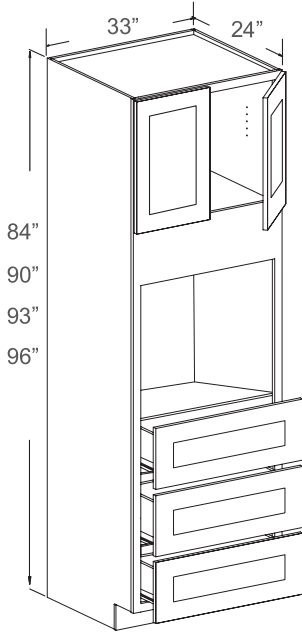

Item Code	Dimensions
WP158424	15W x 84H x 24D
WP159024	15W x 90H x 24D
WP159324	15W x 93H x 24D
WP159624	15W x 96H x 24D

WP188424	18W x 84H x 24D
WP189024	18W x 90H x 24D
WP189324	18W x 93H x 24D
WP189624	18W x 96H x 24D

PANTRY OVEN & HOOD

PANTRY CABINETS

Features

- 4 Doors
 - 2 Adjustable Top Shelves
 - 1 Adjustable Middle Shelf
- * Notes: 3 Adjustable Top Shelves In 96\"/>*

Item Code	Dimensions
WP248424	24W x 84H x 24D
WP308424	30W x 84H x 24D
WP249024	24W x 90H x 24D
WP309024	30W x 90H x 24D
WP249324	24W x 93H x 24D
WP309324	30W x 93H x 24D
WP249624	24W x 96H x 24D
WP309624	30W x 96H x 24D

PANTRY OVEN & HOOD

OVEN CABINETS

Features

- 2 Doors
- No Shelf --1 Large Open Shelf 38-7/16"H
- 1 Large Bottom Drawer
- 3 Same Size Bottom Drawer

Item Code	Dimensions
OC338424	33W x 84H x 24D
OC339024	33W x 90H x 24D
OC339324	33W x 93H x 24D
OC339624	33W x 96H x 24D

PANTRY OVEN & HOOD

RANGE HOOD

Features

- RHE3624 – Inside Dimensions: 36W x 23-1/2H x 10-1/2D

Item Code	Dimensions
RHE3624	36W x 23-1/2H x 10-1/2D

Features

- RHS483618
- 48W x 36H x 18D

Item Code	Dimensions
RHS483618	48W x 36H x 18D