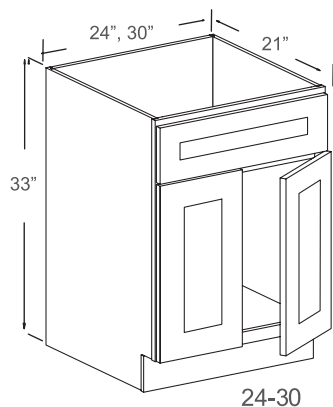

PANTRY OVEN & HOOD

RANGE HOOD

Features

- RHE3624 – Inside Dimensions: 36W x 23-1/2H x 10-1/2D

Item Code	Dimensions
RHE3624	36W x 23-1/2H x 10-1/2D

Features

- RHS483618
- 48W x 36H x 18D

Item Code	Dimensions
RHS483618	48W x 36H x 18D

VANITY LINEN CABINETS

Features

- 1 Door
- 2 Adjustable Shelves
- 2 Small Drawers

Item Code	Dimensions
DV1245	12W x 45-1/2H x 12D

BATHROOM VANITIES

SINK

Features

- 1 Tilt-Out Drawer With Tray
- 2 Doors
- No Shelf

Item Code	Dimensions
VA2421	24W x 33H x 21D
VA3021	30W x 33H x 21D

Features

- 2 Drawers
- 2 Doors
- No Shelf

Item Code	Dimensions
VA3621DL	36W x 24-1/2H x 21D
VA3621DR	36W x 34-1/2H x 21D

Features

- 1 Door
- 2 Drawers
- No Shelf