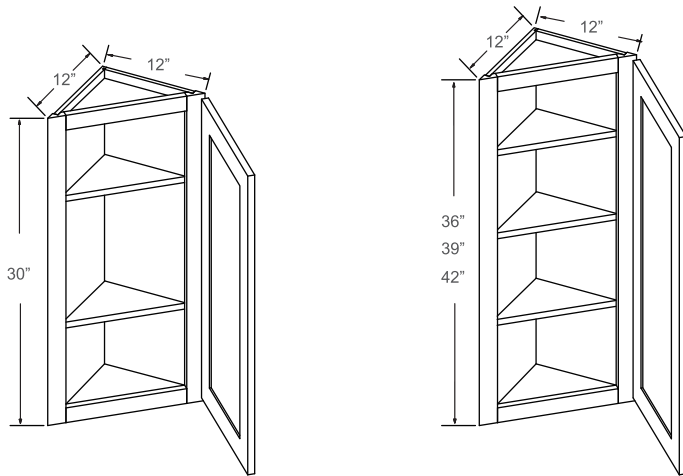

Item Code	Dimensions
B09	9W x 34-1/2H x 24D
B12	12W x 34-1/2H x 24D
B15	15W x 34-1/2H x 24D
B18	18W x 34-1/2H x 24D
B21	21W x 34-1/2H x 24D

Features

- 1 Drawer
- 2 Door
- 1 Adjustable Shelf

Item Code	Dimensions
B24	24W x 34-1/2H x 24D
B27	27W x 34-1/2H x 24D

WALL CABINETS

GLASS CABINET 12"H, 15"H | DOUBLE DOOR

Features

- 2 Door
- No Shelf
- *Notes: Glass Insert Included*

Item Code	Dimensions
W2412-GD	24W x 12H x 12D
W2712-GD	27W x 12H x 12D
W3012-GD	30W x 12H x 12D
W3312-GD	33W x 12H x 12D
W3612-GD	36W x 12H x 12D
W2415-GD	24W x 15H x 12D
W2715-GD	27W x 15H x 12D
W3015-GD	30W x 15H x 12D
W3315-GD	33W x 15H x 12D
W3615-GD	36W x 15H x 12D

GLASS CORNER CABINET

Features

- 1 Door
- No Shelf
- *Notes: Glass Insert Included*

Item Code	Dimensions
WDC2412-GD	24W x 12H x 12D
WDC2415-GD	24W x 15H x 12D

Features

- 1 Door
- No Shelf

Item Code	Dimensions
W3015-One Door	30W x 15H x 12D
W3615-One Door	36W x 15H x 12D
W3018-One Door	30W x 18H x 12D
W3618-One Door	36W x 18H x 12D

WALL CABINETS

ANGLE

Item Code	Dimensions
WEC1230 L/R	12W x 30H x 12D
WEC1236 L/R	12W x 36H x 12D
WEC1239 L/R	12W x 39H x 12D
WEC1242 L/R	12W x 42H x 12D

OPEN END SHELF

Item Code	Dimensions
WES0930 L/R	9W x 30H x 12D
WES0936 L/R	9W x 36H x 12D
WES0939 L/R	9W x 39H x 12D
WES0942 L/R	9W x 42H x 12D