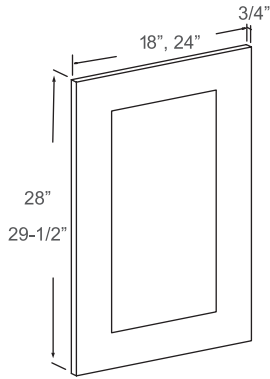

Features

- 4 Drawers
- 2 Doors
- No Shelf

Item Code	Dimensions
VA4821S	48W x 34-1/2H x 21D
VA6021S	60W x 34-1/2H x 21D

DUMMY DOORS & PANELS

BASE END

Features

- 1 Dummy Door Panel
- *Notes: NOT For Replacement*

Item Code	Dimensions
BDD18	18W x 30H x 3/4D
BDD24	24W x 30-1/2H x 3/4D
BEP24L	24W x 30H x 3/4D
BEP24R	24W x 30H x 3/4D

ISLAND END

Features

- 1 Replacement Door Panel
- *Predrilled Hinge Holes On The Back*

SKIN PANEL

Item Code	Dimensions
BP4896	96W x 48H x 1/4D
BP3096	96W x 30H x 5/8D
BP4896	96W x 48H x 5/8D

Item Code	Dimensions
TK8	4-1/2W x 96H x 1/4D

DUMMY DOORS & PANELS

1 GLASS DOOR

Item Code	Dimensions	Item Code	Dimensions
WG1230-GD	12H x 30L Glass Door	WG1239-GD	12H x 39L Glass Door
WG1530-GD	15H x 30L Glass Door	WG1539-GD	15H x 39L Glass Door
WG1830-GD	18H x 30L Glass Door	WG1839-GD	18H x 39L Glass Door
WG2130-GD	21H x 30L Glass Door	WG2139-GD	21H x 39L Glass Door
WG1236-GD	12H x 36L Glass Door	WG1242-GD	12H x 42L Glass Door
WG1536-GD	15H x 36L Glass Door	WG1542-GD	15H x 42L Glass Door
WG1836-GD	18H x 36L Glass Door	WG1842-GD	18H x 42L Glass Door
WG2136-GD	21H x 36L Glass Door	WG2142-GD	21H x 42L Glass Door