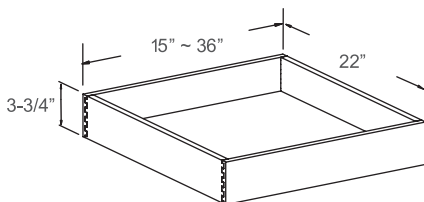

ROLL-OUT TRAY

Features

- Clear Coat Finish
- 1 Pair Of Ball Bearing Soft-Close Side Glides

Item Code	Dimensions
RD15	11W x 3-3/4H x 22D
RD18	14W x 3-3/4H x 22D
RD21	17W x 3-3/4H x 22D
RD24	20W x 3-3/4H x 22D
RD27	23W x 3-3/4H x 22D
RD30	26W x 3-3/4H x 22D
RD33	29W x 3-3/4H x 22D
RD36	32W x 3-3/4H x 22D