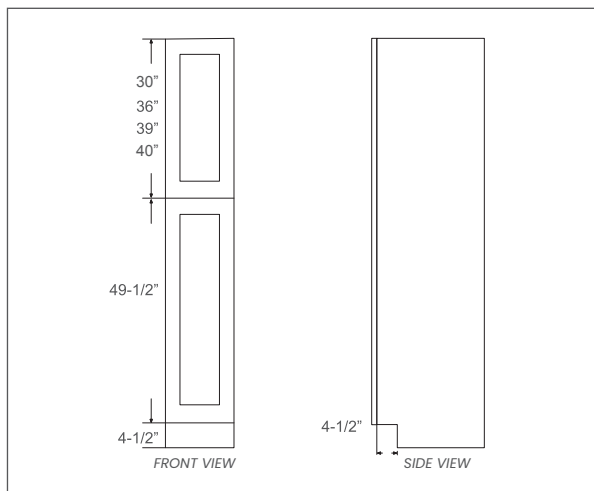

PANTRY OVEN & HOOD

PANTRY CABINETS

Features

1. 2 Doors
   - 2 Adjustable Top Shelves
   - 1 Adjustable Middle Shelf
2. ** Notes: 3 Adjustable Top Shelves In 96\"/>*

Item Code	Dimensions
WP158424	15W x 84H x 24D
WP159024	15W x 90H x 24D
WP159324	15W x 93H x 24D
WP159624	15W x 96H x 24D

WP188424	18W x 84H x 24D
WP189024	18W x 90H x 24D
WP189324	18W x 93H x 24D
WP189624	18W x 96H x 24D