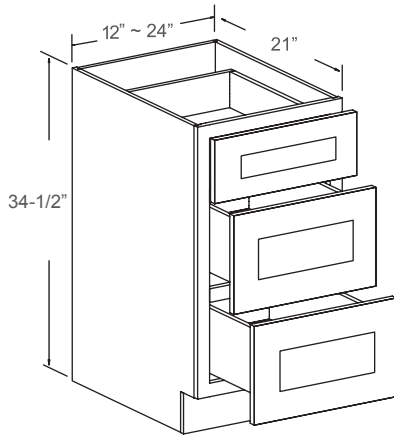

BATHROOM VANITIES

DRAWER

Features

- 1 Small Drawer
- 2 Large Drawers

Item Code	Dimensions
VDB12	12W x 34-1/2 H x 21D
VDB15	15W x 34-1/2 H x 21D
VDB18	18W x 34-1/2 H x 21D
VDB21	21W x 34-1/2 H x 21D
VDB24	24W x 34-1/2 H x 21D