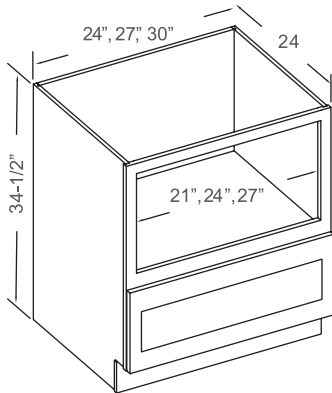

- 1 Full Door: 14-3/4" W x 29-1/4" H

Item Code	Dimensions
SBA36	36W x 34-1/2H x 24D

Features

- 1 Bi-folding Door: 7-1/2"W, 10-1/2"W x 29-1/4"H
- 2 Wooden Kidney-Shaped Susans

Item Code	Dimensions
LSB33-09	33W x 34-1/2H x 24D
LSB36-12	36W x 34-1/2H x 24D

* Door Width 15"W in BBC39L/R; 18"W in BBC42L/R.

BASE CABINETS

SINK

Features

- 2 Doors
- 1 Dummy Drawer
- Back Panel Not Open
- No Shelf

Item Code	Dimensions
SB24	24W x 34-1/2H x 24D
SB27	27W x 34-1/2H x 24D

Features

- 2 Doors
- 2 Dummy Drawers
- No Shelf

Item Code	Dimensions
SB30	30W x 34-1/2H x 24D
SB33	33W x 34-1/2H x 24D
SB36	36W x 34-1/2H x 24D
SB39	39W x 34-1/2H x 24D
SB42	42W x 34-1/2H x 24D

Features

- 2 Doors
- No Shelf
- * Back Panel NOT Open

Item Code	Dimensions
FS30	30W x 34-1/2H x 24D
FS33	33W x 34-1/2H x 24D
FS36	36W x 34-1/2H x 24D

BASE CABINETS

MICROWAVE

Features

- 1 Drawer

Item Code	Dimensions
MBC24	24W x 34-1/2H x 24D
MBC27	27W x 34-1/2H x 24D
MBC30	30W x 34-1/2H x 24D