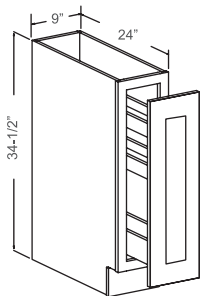

- 1 Full Door: 14-3/4" W x 29-1/4" H

Item Code	Dimensions
SBA36	36W x 34-1/2H x 24D

Features

- 1 Bi-folding Door: 7-1/2"W, 10-1/2"W x 29-1/4"H
- 2 Wooden Kidney-Shaped Susans

Item Code	Dimensions
LSB33-09	33W x 34-1/2H x 24D
LSB36-12	36W x 34-1/2H x 24D

Features

- 2 Doors
- 2 Dummy Drawers
- No Shelf

Item Code	Dimensions
SB30	30W x 34-1/2H x 24D
SB33	33W x 34-1/2H x 24D
SB36	36W x 34-1/2H x 24D
SB39	39W x 34-1/2H x 24D
SB42	42W x 34-1/2H x 24D

Features

- 2 Doors
- No Shelf
- * Back Panel NOT Open

Item Code	Dimensions
FS30	30W x 34-1/2H x 24D
FS33	33W x 34-1/2H x 24D
FS36	36W x 34-1/2H x 24D

BASE CABINETS

MICROWAVE

Features

- 1 Drawer

Item Code	Dimensions
MBC24	24W x 34-1/2H x 24D
MBC27	27W x 34-1/2H x 24D
MBC30	30W x 34-1/2H x 24D

SPICE

Features

- 1 Door
- 3 Fixed Pull-Out Shelves
- *Standard Ball Bearing Side Glide*

Item Code	Dimensions
SP06	6W x 34-1/2H x 24D
SP09	9W x 34-1/2H x 24D
SP12	12W x 34-1/2H x 24D

Features

- 5 Square Drawers: 5-3/4"W x 5-1/2"H (Each)
- *No Glides*