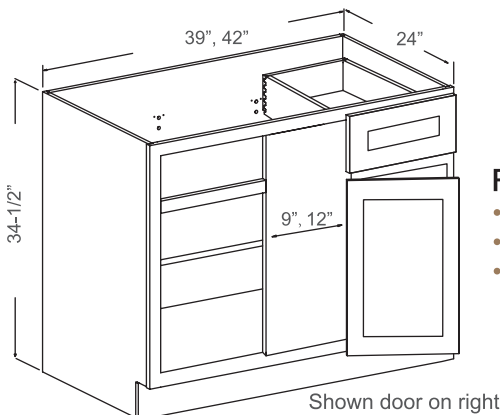

Item Code	Dimensions
B09	9W x 34-1/2H x 24D
B12	12W x 34-1/2H x 24D
B15	15W x 34-1/2H x 24D
B18	18W x 34-1/2H x 24D
B21	21W x 34-1/2H x 24D

Features

- 1 Drawer
- 2 Door
- 1 Adjustable Shelf

Item Code	Dimensions
B24	24W x 34-1/2H x 24D
B27	27W x 34-1/2H x 24D

BASE FULL HIGH DOUBLE DOORS

Item Code	Dimensions
BFH24	24W x 34-1/2H x 12D
BFH27	27W x 34-1/2H x 12D
BFH30	30W x 34-1/2H x 12D
BFH33	33W x 34-1/2H x 12D
BFH36	36W x 34-1/2H x 12D

BASE CABINETS

CORNER

Features

- 1 Full Door: 14-3/4" W x 29-1/4" H

Item Code	Dimensions
SBA36	36W x 34-1/2H x 24D

Features

- 1 Bi-folding Door: 7-1/2"W, 10-1/2"W x 29-1/4"H
- 2 Wooden Kidney-Shaped Susans

Item Code	Dimensions
LSB33-09	33W x 34-1/2H x 24D
LSB36-12	36W x 34-1/2H x 24D

Features

- 3 Drawers

Item Code	mensions
CBD36-3 DRAWERS	36W x 34-1/2H x 24D

Features

- 1 Drawer on Left or Right
- 1 Door on Left or Right
- 1 Adjustable Shelf

* Minimum 3" Pull From The Wall When Install

Item Code	Dimensions
BBC36/39 12" Door	36W x 34-1/2H x 24D
BBC39/42 15" Door	39W x 34-1/2H x 24D
BBC42/45 18" Door	42W x 34-1/2H x 24D