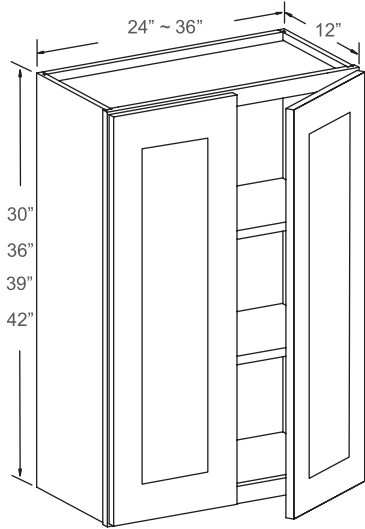

Item Code	Dimensions
B09	9W x 34-1/2H x 24D
B12	12W x 34-1/2H x 24D
B15	15W x 34-1/2H x 24D
B18	18W x 34-1/2H x 24D
B21	21W x 34-1/2H x 24D

Features

- 1 Drawer
- 2 Door
- 1 Adjustable Shelf

Item Code	Dimensions
B24	24W x 34-1/2H x 24D
B27	27W x 34-1/2H x 24D

W2424	24W x 24H x 12D
W2724	27W x 24H x 12D
W3024	30W x 24H x 12D
W3324	33W x 24H x 12D
W3624	36W x 24H x 12D

Features

- 2 Doors
- 1 Adjustable Shelf for 24"H Only

WALL CABINETS

30"H, 36"H, 42"H | SINGLE DOOR

Features

- 1 Doors
- 3 Adjustable Shelves for 42"H Only

Item Code	Dimensions
W0930	9W x 30H x 12D
W1230	12W x 30H x 12D
W1530	15W x 30H x 12D
W1830	18W x 30H x 12D
W2130	21W x 30H x 12D
W0936	9W x 36H x 12D
W1236	12W x 36H x 12D
W1536	15W x 36H x 12D
W1836	18W x 36H x 12D
W2136	21W x 36H x 12D
W0939	9W x 39H x 12D
W1239	12W x 39H x 12D
W1539	15W x 39H x 12D
W1839	18W x 39H x 12D
W2139	21W x 39H x 12D
W0942	9W x 42H x 12D
W1242	12W x 42H x 12D
W1542	15W x 42H x 12D
W1842	18W x 42H x 12D
W2142	21W x 42H x 12D

WALL CABINETS

30"H, 36"H, 39"H, 42"H | DOUBLE DOOR

Features

- 2 Doors
- 3 Adjustable Shelf for 42"H Only

Item Code	Dimensions
W2430	24W x 30H x 12D
W2730	27W x 30H x 12D
W3030	30W x 30H x 12D
W3330	33W x 30H x 12D
W3630	36W x 30H x 12D