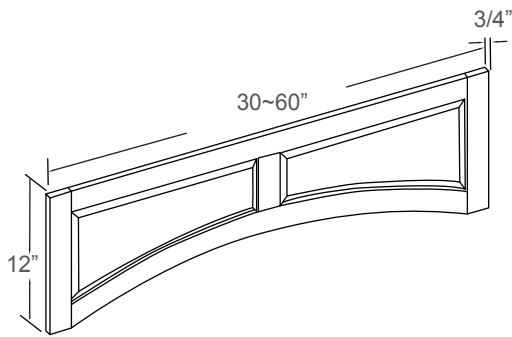

ACCESSORIES

ARCHED VALANCE

Item Code	Dimensions
RPV30	30W x 8H x 3/4 D
RPV36	36W x 8H x 3/4 D
RPV42	42W x 8H x 3/4 D
RPV48	48W x 8H x 3/4 D
RPV54	54W x 8H x 3/4 D
RPV60	60W x 8H x 3/4 D

RAISED PANEL

Item Code	Dimensions
RPV30	30W x 12H x 3/4 D
RPV36	36W x 12H x 3/4 D
RPV42	42W x 12H x 3/4 D
RPV48	48W x 12H x 3/4 D
RPV54	54W x 12H x 3/4 D
RPV60	60W x 12H x 3/4 D