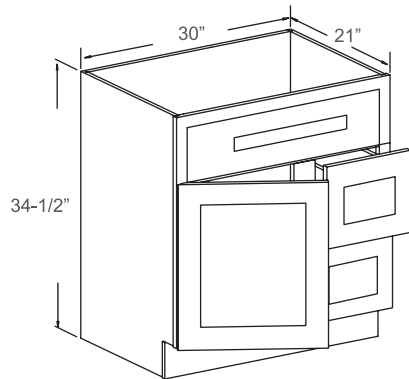

- 1 Full Door: 14-3/4" W x 29-1/4" H

Item Code	Dimensions
SBA36	36W x 34-1/2H x 24D

Features

- 1 Bi-folding Door: 7-1/2"W, 10-1/2"W x 29-1/4"H
- 2 Wooden Kidney-Shaped Susans

Item Code	Dimensions
LSB33-09	33W x 34-1/2H x 24D
LSB36-12	36W x 34-1/2H x 24D

PANTRY OVEN & HOOD

RANGE HOOD

Features

- RHE3624 – Inside Dimensions: 36W x 23-1/2H x 10-1/2D

Item Code	Dimensions
RHE3624	36W x 23-1/2H x 10-1/2D

Features

- RHS483618
- 48W x 36H x 18D

Item Code	Dimensions
RHS483618	48W x 36H x 18D

VANITY LINEN CABINETS

Features

- 1 Door
- 2 Adjustable Shelves
- 2 Small Drawers

Item Code	Dimensions
DV1245	12W x 45-1/2H x 12D

BATHROOM VANITIES

SINK

Features

- 1 Tilt-Out Drawer With Tray
- 2 Doors
- No Shelf

Item Code	Dimensions
VA2421	24W x 33H x 21D
VA3021	30W x 33H x 21D

Features

- 2 Drawers
- 2 Doors
- No Shelf

Item Code	Dimensions
VA3621DL	36W x 24-1/2H x 21D
VA3621DR	36W x 34-1/2H x 21D

Features

- 1 Door
- 2 Drawers
- No Shelf