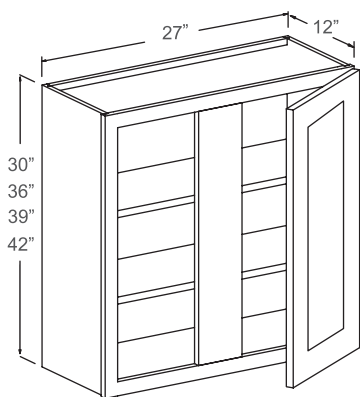

Item Code	Dimensions
B09	9W x 34-1/2H x 24D
B12	12W x 34-1/2H x 24D
B15	15W x 34-1/2H x 24D
B18	18W x 34-1/2H x 24D
B21	21W x 34-1/2H x 24D

Features

- 1 Drawer
- 2 Door
- 1 Adjustable Shelf

Item Code	Dimensions
B24	24W x 34-1/2H x 24D
B27	27W x 34-1/2H x 24D

WALL CABINETS

CORNER

Features

- 1 Doors
- 2 Adjustable Shelves
- 3 Adjustable Shelves For 42\"H Only

Item Code	Dimensions
WDC2415	24W x 12H x 12D
WDC2424	24W x 24H x 12D
WDC2430	24W x 30H x 12D
WDC2436	24W x 36H x 12D
WDC2439	24W x 39H x 12D
WDC2442	24W x 42H x 12D

Features

- 1 Door on Left or Right
- 3 Adjustable Shelves for 42\"H Only

Shown door on right

Item Code	Dimensions
WBC2730	27W x 30H x 12D
WBC2736	27W x 36H x 12D
WBC2739	27W x 39H x 12D
WBC2742	27W x 42H x 12D