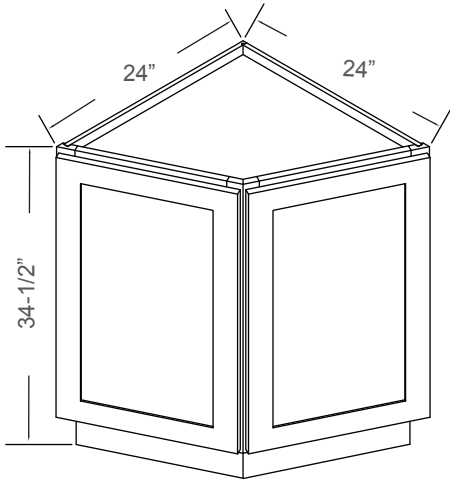

- 1 Full Door: 14-3/4" W x 29-1/4" H

Item Code	Dimensions
SBA36	36W x 34-1/2H x 24D

Features

- 1 Bi-folding Door: 7-1/2"W, 10-1/2"W x 29-1/4"H
- 2 Wooden Kidney-Shaped Susans

Item Code	Dimensions
LSB33-09	33W x 34-1/2H x 24D
LSB36-12	36W x 34-1/2H x 24D

SPICE

Features

- 1 Door
- 3 Fixed Pull-Out Shelves
- *Standard Ball Bearing Side Glide*

Item Code	Dimensions
SP06	6W x 34-1/2H x 24D
SP09	9W x 34-1/2H x 24D
SP12	12W x 34-1/2H x 24D

Features

- 5 Square Drawers: 5-3/4"W x 5-1/2"H (Each)
- *No Glides*

Item Code	Dimensions
BWRC6	6W x 34-1/2H x 24D

TRASH CAN

Features

- 1 Drawer
- 1 Door
- 2 Large Bin Cut-Out
- *Plastic Waste Bins NOT Included, but can be purchased*

Item Code	Dimensions
BWBK18-2	18W x 34-1/2H x 24D
BWBK21-2	21W x 34-1/2H x 24D

BASE CABINETS

BASE END CABINET

Item Code	Dimensions
BEC24	24W x 34-1/2H x 24D

Item Code	Dimensions
BEC12 L/R	12W x 34-1/2H x 24D

BASE END SHELF

Item Code	Dimensions
BES9 L/R	9W x 34-1/2H x 24D

WALL CABINETS