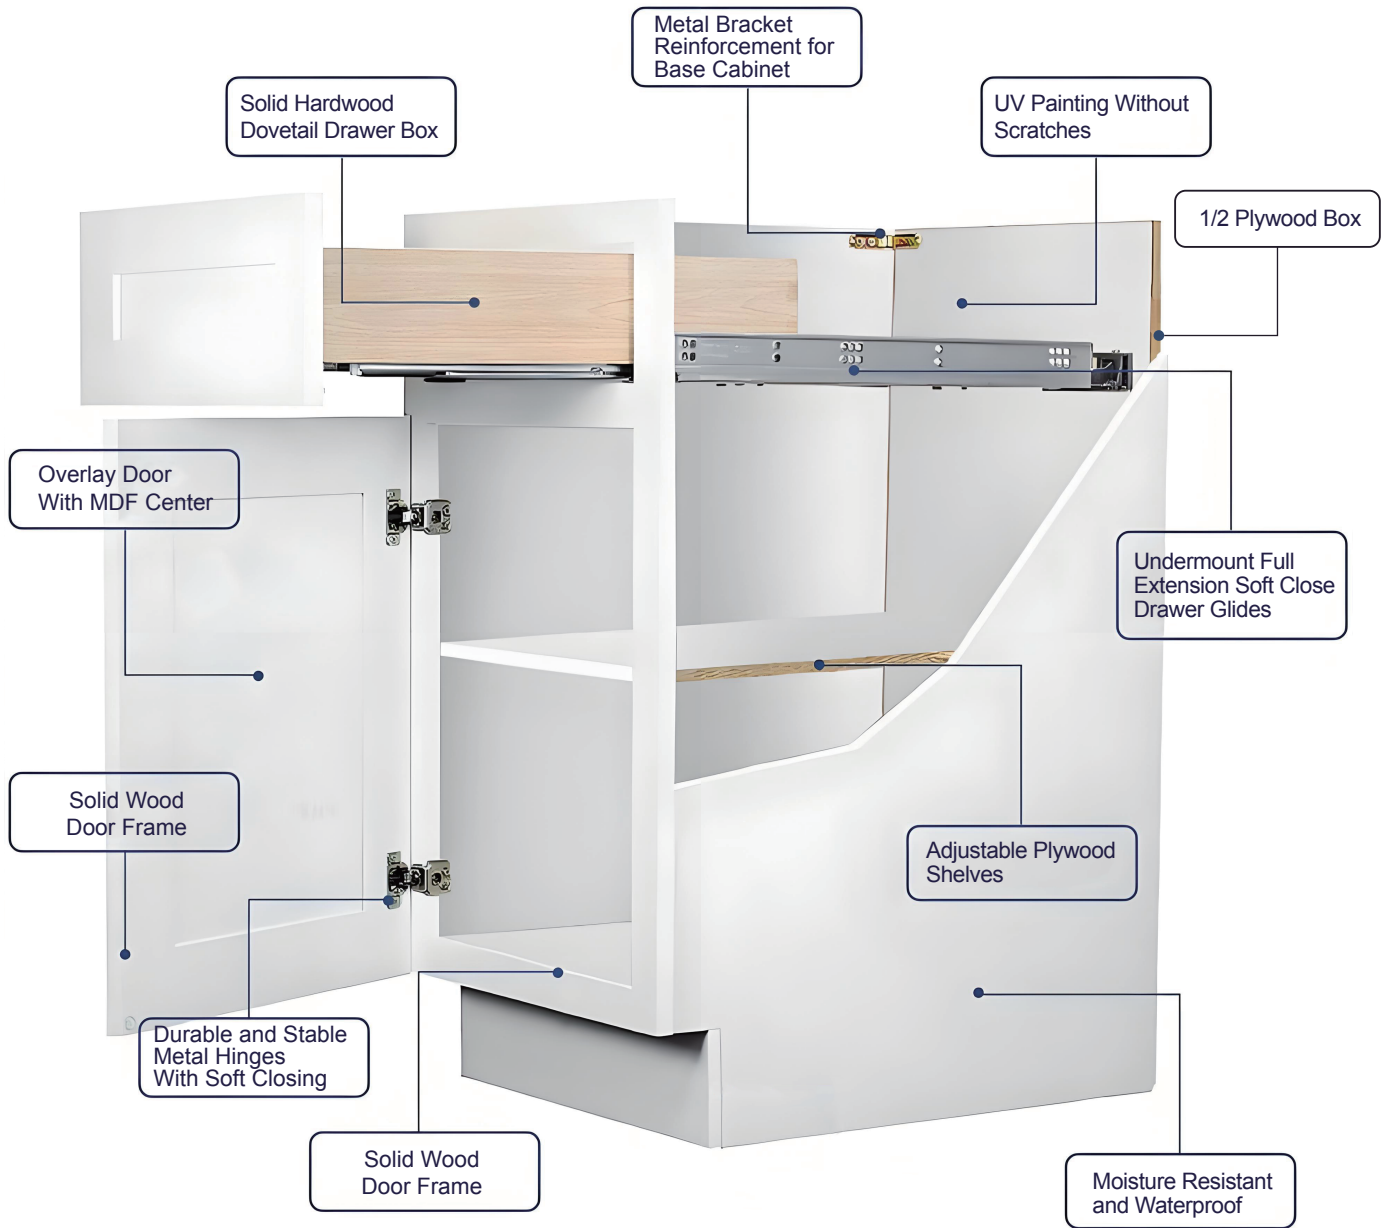

2025 CATALOG

SCAN QR CODE TO FOLLOW US !

HWOOD CABINERY
QUALITY AND STYLE MEET YOUR BUDGET
www.hwoodcabinetry.com

Features

All of our cabinets have:

- Full Overlay Doors and Drawers
- Concealed Hinges with Soft Close Feature
- Undermount Full Extension with Soft Close Drawer Glides
- Solid Wood Door Frames with Fiber Board Center Panels
- 1/2" Plywood Box with Finished Sides
- Ready to Assemble

CONTENTS

Gallery	01
Base Cabinets	03
Wall Cabinets	10
Pantry Oven & Hood	17
Bathroom Vanities	21
Dummy / Glass Doors & Panels	24
Fillers & Moldings	27
Accessories	30

H1

H2

BASE CABINETS

STANDARD

Features

- 1 Drawer
- 1 Door
- 1 Adjustable Shelf

Item Code	Dimensions
B09	9W x 34-1/2H x 24D
B12	12W x 34-1/2H x 24D
B15	15W x 34-1/2H x 24D
B18	18W x 34-1/2H x 24D
B21	21W x 34-1/2H x 24D

Features

- 1 Drawer
- 2 Door
- 1 Adjustable Shelf

Item Code	Dimensions
B24	24W x 34-1/2H x 24D
B27	27W x 34-1/2H x 24D

Features

- 2 Drawer
- 2 Door
- 1 Adjustable Shelf

Item Code	Dimensions
B30	30W x 34-1/2H x 24D
B33	33W x 34-1/2H x 24D
B36	36W x 34-1/2H x 24D
B39	39W x 34-1/2H x 24D
B42	42W x 34-1/2H x 24D

BASE CABINETS