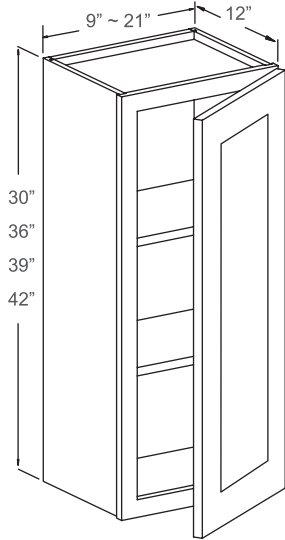

Item Code	Dimensions
B09	9W x 34-1/2H x 24D
B12	12W x 34-1/2H x 24D
B15	15W x 34-1/2H x 24D
B18	18W x 34-1/2H x 24D
B21	21W x 34-1/2H x 24D

Features

- 1 Drawer
- 2 Door
- 1 Adjustable Shelf

Item Code	Dimensions
B24	24W x 34-1/2H x 24D
B27	27W x 34-1/2H x 24D

- 1 Full Door: 14-3/4" W x 29-1/4" H

Item Code	Dimensions
SBA36	36W x 34-1/2H x 24D

Features

- 1 Bi-folding Door: 7-1/2"W, 10-1/2"W x 29-1/4"H
- 2 Wooden Kidney-Shaped Susans

Item Code	Dimensions
LSB33-09	33W x 34-1/2H x 24D
LSB36-12	36W x 34-1/2H x 24D

W2424	24W x 24H x 12D
W2724	27W x 24H x 12D
W3024	30W x 24H x 12D
W3324	33W x 24H x 12D
W3624	36W x 24H x 12D

Features

- 2 Doors
- 1 Adjustable Shelf for 24"H Only

WALL CABINETS

30"H, 36"H, 42"H | SINGLE DOOR

Features

- 1 Doors
- 3 Adjustable Shelves for 42"H Only

Item Code	Dimensions
W0930	9W x 30H x 12D
W1230	12W x 30H x 12D
W1530	15W x 30H x 12D
W1830	18W x 30H x 12D
W2130	21W x 30H x 12D
W0936	9W x 36H x 12D
W1236	12W x 36H x 12D
W1536	15W x 36H x 12D
W1836	18W x 36H x 12D
W2136	21W x 36H x 12D
W0939	9W x 39H x 12D
W1239	12W x 39H x 12D
W1539	15W x 39H x 12D
W1839	18W x 39H x 12D
W2139	21W x 39H x 12D
W0942	9W x 42H x 12D
W1242	12W x 42H x 12D
W1542	15W x 42H x 12D
W1842	18W x 42H x 12D
W2142	21W x 42H x 12D