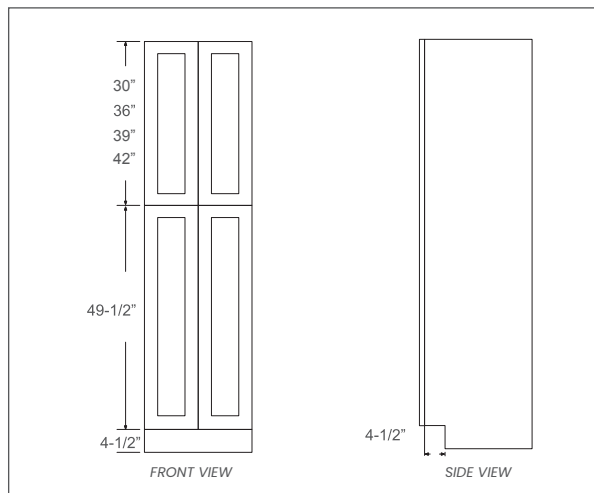

Item Code	Dimensions
B09	9W x 34-1/2H x 24D
B12	12W x 34-1/2H x 24D
B15	15W x 34-1/2H x 24D
B18	18W x 34-1/2H x 24D
B21	21W x 34-1/2H x 24D

Features

- 1 Drawer
- 2 Door
- 1 Adjustable Shelf

Item Code	Dimensions
B24	24W x 34-1/2H x 24D
B27	27W x 34-1/2H x 24D

Features

- 2 Drawer
- 2 Door
- 1 Adjustable Shelf

Item Code	Dimensions
B30	30W x 34-1/2H x 24D
B33	33W x 34-1/2H x 24D
B36	36W x 34-1/2H x 24D
B39	39W x 34-1/2H x 24D
B42	42W x 34-1/2H x 24D

BASE CABINETS

- 1 Full Door: 14-3/4" W x 29-1/4" H

Item Code	Dimensions
SBA36	36W x 34-1/2H x 24D

Features

- 1 Bi-folding Door: 7-1/2"W, 10-1/2"W x 29-1/4"H
- 2 Wooden Kidney-Shaped Susans

Item Code	Dimensions
LSB33-09	33W x 34-1/2H x 24D
LSB36-12	36W x 34-1/2H x 24D

PANTRY OVEN & HOOD

PANTRY CABINETS

Features

- 4 Doors
 - 2 Adjustable Top Shelves
 - 1 Adjustable Middle Shelf
- * Notes: 3 Adjustable Top Shelves In 96\"/>*

Item Code	Dimensions
WP248424	24W x 84H x 24D
WP308424	30W x 84H x 24D
WP249024	24W x 90H x 24D
WP309024	30W x 90H x 24D
WP249324	24W x 93H x 24D
WP309324	30W x 93H x 24D
WP249624	24W x 96H x 24D
WP309624	30W x 96H x 24D