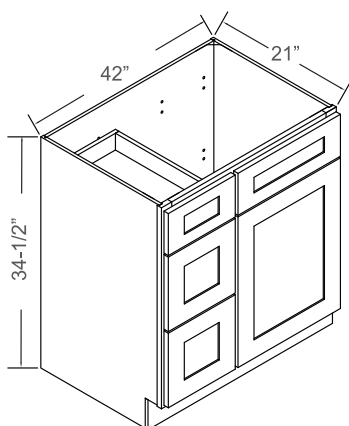

VANITY COMBO

Features

- 3 Drawers
- 1 Doors
- Drawer Left
- No Shelf