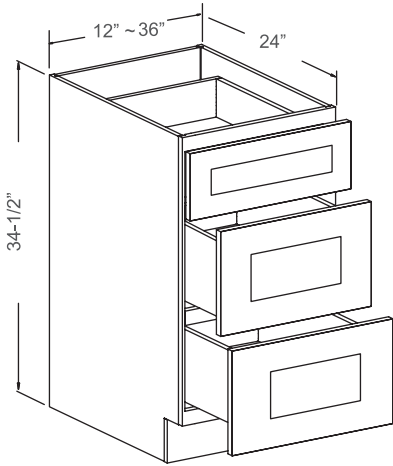

Item Code	Dimensions
B09	9W x 34-1/2H x 24D
B12	12W x 34-1/2H x 24D
B15	15W x 34-1/2H x 24D
B18	18W x 34-1/2H x 24D
B21	21W x 34-1/2H x 24D

Features

- 1 Drawer
- 2 Door
- 1 Adjustable Shelf

Item Code	Dimensions
B24	24W x 34-1/2H x 24D
B27	27W x 34-1/2H x 24D

Features

- 2 Drawer
- 2 Door
- 1 Adjustable Shelf

Item Code	Dimensions
B30	30W x 34-1/2H x 24D
B33	33W x 34-1/2H x 24D
B36	36W x 34-1/2H x 24D
B39	39W x 34-1/2H x 24D
B42	42W x 34-1/2H x 24D

BASE CABINETS

DRAWER

Features

- 1 Small Drawer
- 2 Large Drawers

Item Code	Dimensions
DB12-3	12W x 34-1/2H x 24D
DB15-3	15W x 34-1/2H x 24D
DB18-3	18W x 34-1/2H x 24D
DB21-3	21W x 34-1/2H x 24D
DB24-3	24W x 34-1/2H x 24D
DB27-3	27W x 34-1/2H x 24D
DB30-3	30W x 34-1/2H x 24D
DB33-3	33W x 34-1/2H x 24D
DB36-3	36W x 34-1/2H x 24D

- 1 Full Door: 14-3/4" W x 29-1/4" H

Item Code	Dimensions
SBA36	36W x 34-1/2H x 24D

Features

- 1 Bi-folding Door: 7-1/2"W, 10-1/2"W x 29-1/4"H
- 2 Wooden Kidney-Shaped Susans

Item Code	Dimensions
LSB33-09	33W x 34-1/2H x 24D
LSB36-12	36W x 34-1/2H x 24D