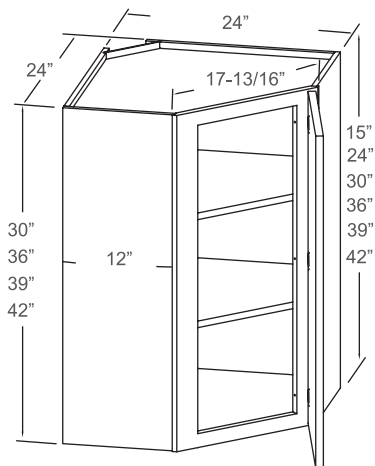

Item Code	Dimensions
W301224	30W x 12H x 24D
W331224	33W x 12H x 24D
W361224	36W x 12H x 24D
W301524	30W x 15H x 24D
W331524	33W x 15H x 24D
W361524	36W x 15H x 24D
W301824	30W x 18H x 24D
W331824	33W x 18H x 24D
W361824	36W x 18H x 24D
W302124	30W x 21H x 24D
W332124	33W x 21H x 24D
W362124	36W x 21H x 24D
W302424	30W x 24H x 24D
W332424	33W x 24H x 24D
W362424	36W x 24H x 24D

MICROWAVE - 30"/36"/39"/42"H

Features

- 2 Doors
- No Shelf
- 1 Open Shelf with 16"H (Shelf overhang 5-1/4")
- Matching Color Finish

Item Code	Dimensions
WM2730	27W x 30H x 12D
WM3030	30W x 30H x 12D
WM2736	27W x 36H x 12D
WM3036	30W x 36H x 12D
WM2739	27W x 39H x 12D
WM3039	30W x 39H x 12D
WM2742	27W x 42H x 12D
WM3042	30W x 42H x 12D

WALL CABINETS

CORNER

Features

- 1 Doors
- 2 Adjustable Shelves
- 3 Adjustable Shelves For 42\"H Only

Item Code	Dimensions
WDC2415	24W x 12H x 12D
WDC2424	24W x 24H x 12D
WDC2430	24W x 30H x 12D
WDC2436	24W x 36H x 12D
WDC2439	24W x 39H x 12D
WDC2442	24W x 42H x 12D

Features

- 1 Door on Left or Right
- 3 Adjustable Shelves for 42\"H Only

Shown door on right

Item Code	Dimensions
WBC2730	27W x 30H x 12D
WBC2736	27W x 36H x 12D
WBC2739	27W x 39H x 12D
WBC2742	27W x 42H x 12D