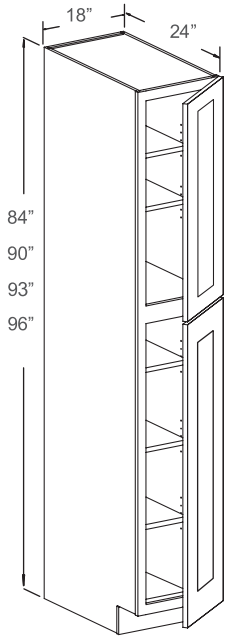

- 1 Full Door: 14-3/4" W x 29-1/4" H

Item Code	Dimensions
SBA36	36W x 34-1/2H x 24D

Features

- 1 Bi-folding Door: 7-1/2"W, 10-1/2"W x 29-1/4"H
- 2 Wooden Kidney-Shaped Susans

Item Code	Dimensions
LSB33-09	33W x 34-1/2H x 24D
LSB36-12	36W x 34-1/2H x 24D

WALL CABINETS

ANGLE

Item Code	Dimensions
WEC1230 L/R	12W x 30H x 12D
WEC1236 L/R	12W x 36H x 12D
WEC1239 L/R	12W x 39H x 12D
WEC1242 L/R	12W x 42H x 12D

OPEN END SHELF

Item Code	Dimensions
WES0930 L/R	9W x 30H x 12D
WES0936 L/R	9W x 36H x 12D
WES0939 L/R	9W x 39H x 12D
WES0942 L/R	9W x 42H x 12D

WALL SPICE DRAWER

Item Code	Dimensions
WWRC6	30W x 6H x 12D

PANTRY OVEN & HOOD

PANTRY CABINETS

Features

- 2 Doors
 - 2 Adjustable Top Shelves
 - 1 Adjustable Middle Shelf
- * Notes: 3 Adjustable Top Shelves In 96\"/>*

Item Code	Dimensions
WP158424	15W x 84H x 24D
WP159024	15W x 90H x 24D
WP159324	15W x 93H x 24D
WP159624	15W x 96H x 24D

WP188424	18W x 84H x 24D
WP189024	18W x 90H x 24D
WP189324	18W x 93H x 24D
WP189624	18W x 96H x 24D