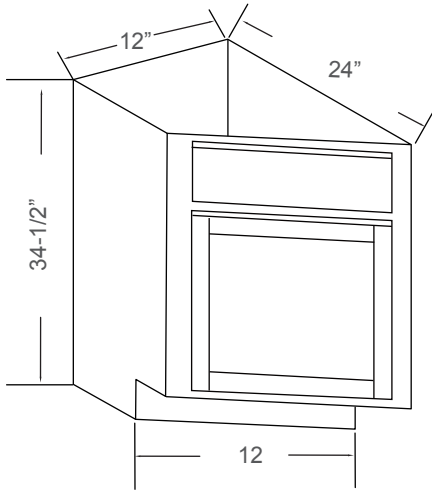

Item Code	Dimensions
BEC12 L/R	12W x 34-1/2H x 24D