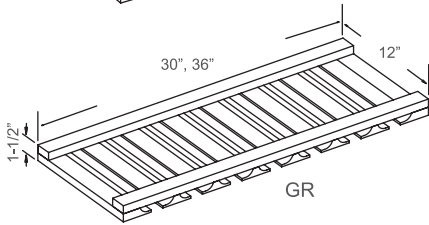

Item Code	Dimensions
BM84-1/2	4-1/2 H x 3/4 D x 96L

ACCESSORIES

WINE & GLASS RACK

Features

- 10 Compartments in 30"W
- 14 Compartments in 36"W

Features

- 7 Rail Openings in 30"W
- 9 Rail Openings in 36"W

Item Code	Dimensions
30WR	30W x 15H x 12D
36WR	36W x 15H x 12D
30GR	30W x 1-1/2H x 12D
36GR	36W x 1-1/2H x 12D