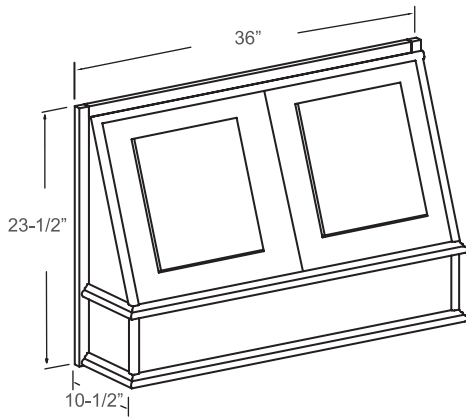

- 1 Full Door: 14-3/4" W x 29-1/4" H

Item Code	Dimensions
SBA36	36W x 34-1/2H x 24D

Features

- 1 Bi-folding Door: 7-1/2"W, 10-1/2"W x 29-1/4"H
- 2 Wooden Kidney-Shaped Susans

Item Code	Dimensions
LSB33-09	33W x 34-1/2H x 24D
LSB36-12	36W x 34-1/2H x 24D

PANTRY OVEN & HOOD

OVEN CABINETS

Features

- 2 Doors
- No Shelf --1 Large Open Shelf 38-7/16"H
- 1 Large Bottom Drawer
- 3 Same Size Bottom Drawer

Item Code	Dimensions
OC338424	33W x 84H x 24D
OC339024	33W x 90H x 24D
OC339324	33W x 93H x 24D
OC339624	33W x 96H x 24D

PANTRY OVEN & HOOD

RANGE HOOD

Features

- RHE3624 – Inside Dimensions: 36W x 23-1/2H x 10-1/2D

Item Code	Dimensions
RHE3624	36W x 23-1/2H x 10-1/2D

Features

- RHS483618
- 48W x 36H x 18D

Item Code	Dimensions
RHS483618	48W x 36H x 18D