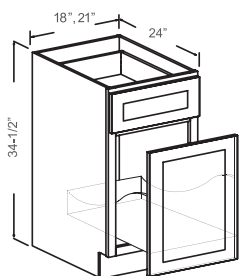

- 1 Full Door: 14-3/4" W x 29-1/4" H

Item Code	Dimensions
SBA36	36W x 34-1/2H x 24D

Features

- 1 Bi-folding Door: 7-1/2"W, 10-1/2"W x 29-1/4"H
- 2 Wooden Kidney-Shaped Susans

Item Code	Dimensions
LSB33-09	33W x 34-1/2H x 24D
LSB36-12	36W x 34-1/2H x 24D

Item Code	Dimensions
FS30	30W x 34-1/2H x 24D
FS33	33W x 34-1/2H x 24D
FS36	36W x 34-1/2H x 24D

BASE CABINETS

MICROWAVE

Features

- 1 Drawer

Item Code	Dimensions
MBC24	24W x 34-1/2H x 24D
MBC27	27W x 34-1/2H x 24D
MBC30	30W x 34-1/2H x 24D

SPICE

Features

- 1 Door
- 3 Fixed Pull-Out Shelves
- *Standard Ball Bearing Side Glide*

Item Code	Dimensions
SP06	6W x 34-1/2H x 24D
SP09	9W x 34-1/2H x 24D
SP12	12W x 34-1/2H x 24D

Features

- 5 Square Drawers: 5-3/4"W x 5-1/2"H (Each)
- *No Glides*

Item Code	Dimensions
BWRC6	6W x 34-1/2H x 24D

TRASH CAN

Features

- 1 Drawer
- 1 Door
- 2 Large Bin Cut-Out
- *Plastic Waste Bins NOT Included, but can be purchased*

Item Code	Dimensions
BWBK18-2	18W x 34-1/2H x 24D
BWBK21-2	21W x 34-1/2H x 24D