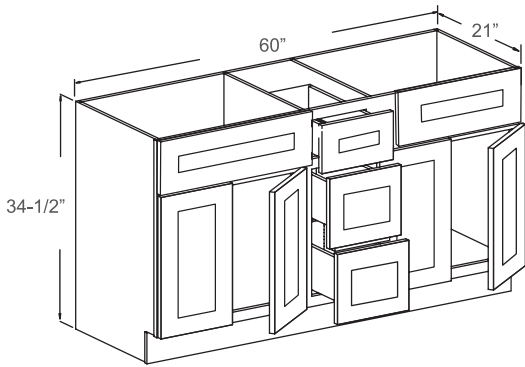

BATHROOM VANITIES

SINK

Features

- 3 Drawers
- 4 Doors
- No Shelf

Item Code	Dimensions
VA6021DD	60W x 34-1/2H x 21D