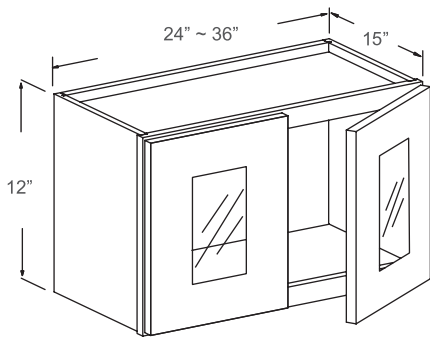

Features

- 1 Door on Left or Right
- 3 Adjustable Shelves for 42\"H Only

Shown door on right

Item Code	Dimensions
WBC2730	27W x 30H x 12D
WBC2736	27W x 36H x 12D
WBC2739	27W x 39H x 12D
WBC2742	27W x 42H x 12D

GLASS CABINET 12\"H, 15\"H | SINGLE DOOR

Features

- 1 Door
 - No Shelf
- * Notes: Glass Insert Included

Item Code	Dimensions
W0912-GD	9W x 12H x 12D
W1212-GD	12W x 12H x 12D
W1512-GD	15W x 12H x 12D
W1812-GD	18W x 12H x 12D
W2112-GD	21W x 12H x 12D
W0915-GD	9W x 15H x 12D
W1215-GD	12W x 15H x 12D
W1515-GD	15W x 15H x 12D
W1815-GD	18W x 15H x 12D
W2115-GD	21W x 15H x 12D

WALL CABINETS

GLASS CABINET 12"H, 15"H | DOUBLE DOOR

Features

- 2 Door
- No Shelf
- *Notes: Glass Insert Included*

Item Code	Dimensions
W2412-GD	24W x 12H x 12D
W2712-GD	27W x 12H x 12D
W3012-GD	30W x 12H x 12D
W3312-GD	33W x 12H x 12D
W3612-GD	36W x 12H x 12D
W2415-GD	24W x 15H x 12D
W2715-GD	27W x 15H x 12D
W3015-GD	30W x 15H x 12D
W3315-GD	33W x 15H x 12D
W3615-GD	36W x 15H x 12D