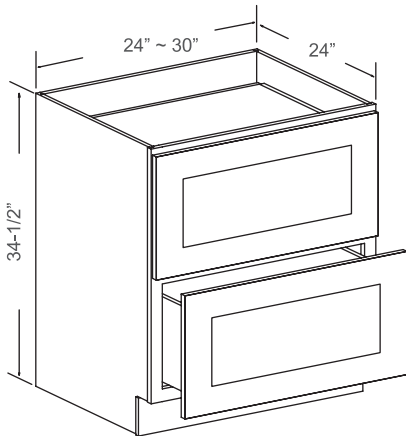

Item Code	Dimensions
B09	9W x 34-1/2H x 24D
B12	12W x 34-1/2H x 24D
B15	15W x 34-1/2H x 24D
B18	18W x 34-1/2H x 24D
B21	21W x 34-1/2H x 24D

Features

- 1 Drawer
- 2 Door
- 1 Adjustable Shelf

Item Code	Dimensions
B24	24W x 34-1/2H x 24D
B27	27W x 34-1/2H x 24D

Features

- 2 Drawer
- 2 Door
- 1 Adjustable Shelf

Item Code	Dimensions
B30	30W x 34-1/2H x 24D
B33	33W x 34-1/2H x 24D
B36	36W x 34-1/2H x 24D
B39	39W x 34-1/2H x 24D
B42	42W x 34-1/2H x 24D

BASE CABINETS

DRAWER

Features

- 1 Small Drawer
- 2 Large Drawers

Item Code	Dimensions
DB12-3	12W x 34-1/2H x 24D
DB15-3	15W x 34-1/2H x 24D
DB18-3	18W x 34-1/2H x 24D
DB21-3	21W x 34-1/2H x 24D
DB24-3	24W x 34-1/2H x 24D
DB27-3	27W x 34-1/2H x 24D
DB30-3	30W x 34-1/2H x 24D
DB33-3	33W x 34-1/2H x 24D
DB36-3	36W x 34-1/2H x 24D

- 1 Full Door: 14-3/4" W x 29-1/4" H

Item Code	Dimensions
SBA36	36W x 34-1/2H x 24D

Features

- 1 Bi-folding Door: 7-1/2"W, 10-1/2"W x 29-1/4"H
- 2 Wooden Kidney-Shaped Susans

Item Code	Dimensions
LSB33-09	33W x 34-1/2H x 24D
LSB36-12	36W x 34-1/2H x 24D