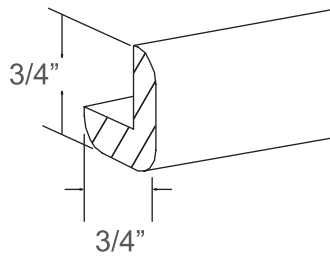

Item Code	Dimensions
TF1.5x120"	1-1/2 Wx120H x 3/4D
TF396	3Wx 96H x 3/4 D
TF696	6Wx 96H x 3/4 D

COVE

ST

Item Code	Dimensions
RCM4S	96W x 5H x 3-1/2 D

CROWN

CM

Item Code	Dimensions
RCM4	96Wx 4-3/8 H x 3/4 D
RCM2.75	96W x 4-3/8 H x 5/8 D

FILLERS & MOLDINGS

SCRIBE

Item Code	Dimensions
SM8	3/4H x 3/8D x 96L

INCURVED CORNER

Item Code	Dimensions
ICM96	3/4H x 3/4D x 96L

OUTSIDE CORNER

Item Code	Dimensions
OCM96	3/4H x 3/4D x 96L

QUARTER ROUND