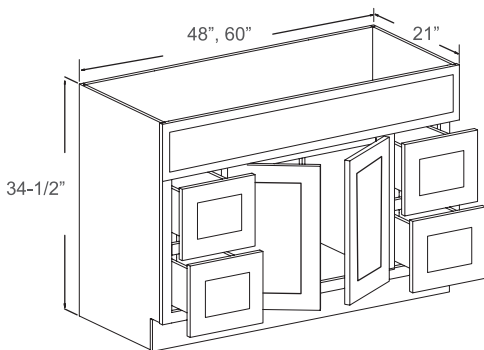

BATHROOM VANITIES

SINK

Features

- 3 Drawers
- 4 Doors
- No Shelf

Item Code	Dimensions
VA6021DD	60W x 34-1/2H x 21D

Features

- 6 Drawers
- 2 Doors
- No Shelf

Item Code	Dimensions
VA4821SD	48W x 34-1/2H x 21D
VA6021SD	60W x 34-1/2H x 21D