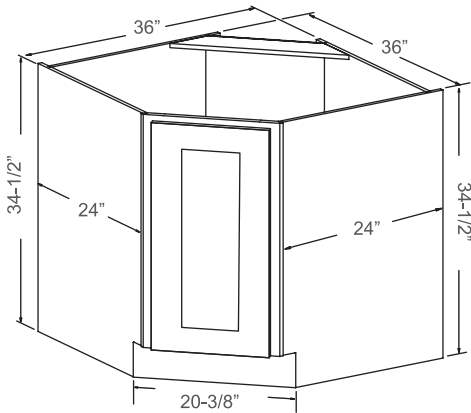

Features

- 2 Large Drawers

Item Code	Dimensions
DB24-2	24W x 34-1/2H x 24D
DB30-2	30W x 34-1/2H x 24D

BASE CABINETS

BASE FULL HIGH SINGLE DOOR

Item Code	Dimensions
BFH12	12W x 34-1/2H x 12D
BFH15	15W x 34-1/2H x 12D
BFH18	18W x 34-1/2H x 12D
BFH21	21W x 34-1/2H x 12D

BASE FULL HIGH DOUBLE DOORS

Item Code	Dimensions
BFH24	24W x 34-1/2H x 12D
BFH27	27W x 34-1/2H x 12D
BFH30	30W x 34-1/2H x 12D
BFH33	33W x 34-1/2H x 12D
BFH36	36W x 34-1/2H x 12D

BASE CABINETS

CORNER

Features

- 1 Full Door: 14-3/4" W x 29-1/4" H

Item Code	Dimensions
SBA36	36W x 34-1/2H x 24D

Features

- 1 Bi-folding Door: 7-1/2"W, 10-1/2"W x 29-1/4"H
- 2 Wooden Kidney-Shaped Susans

Item Code	Dimensions
LSB33-09	33W x 34-1/2H x 24D
LSB36-12	36W x 34-1/2H x 24D

Features

- 3 Drawers

Item Code	mensions
CBD36-3 DRAWERS	36W x 34-1/2H x 24D

Features

- 1 Drawer on Left or Right
- 1 Door on Left or Right
- 1 Adjustable Shelf

* Minimum 3" Pull From The Wall When Install

Item Code	Dimensions
BBC36/39 12" Door	36W x 34-1/2H x 24D
BBC39/42 15" Door	39W x 34-1/2H x 24D
BBC42/45 18" Door	42W x 34-1/2H x 24D