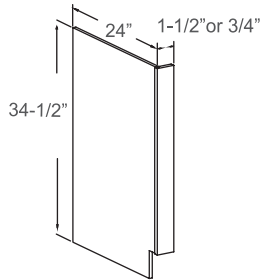

Item Code	Dimensions
BDD18	18W x 30H x 3/4D
BDD24	24W x 30-1/2H x 3/4D
BEP24L	24W x 30H x 3/4D
BEP24R	24W x 30H x 3/4D

ISLAND END

Features

- 1 Replacement Door Panel
- *Predrilled Hinge Holes On The Back*

Item Code	Dimensions
WEP1230	12W x 30H x 3/4D
WEP1236	12W x 36H x 3/4D
WEP1239	12W x 39H x 3/4D
WEP1242	12W x 42H x 3/4D

DUMMY DOORS & PANELS

DISHWASHER

Features

- 1-1/2" Return Filler
- 1/2" or 3/4" Thick Panel

Item Code	Dimensions
DWR1-1/2	24W x 34-1/2H x 1/2D
DWR3/4	24W x 34-1/2H x 1/2D

REFRIGERATOR

Features

- 1-1/2" Return Filler or 3" Return Filler
- 1/2" Thick Panel

Item Code	Dimensions
RRP96 (1.5"x96")	1-1/2W x 96H x 24D
RRP96 (3"x96")	3W x 96H x 24D
RRP9630 (3"x96")	3W x 96H x 30D

SKIN PANEL

Item Code	Dimensions
BP4896	96W x 48H x 1/4D
BP3096	96W x 30H x 5/8D
BP4896	96W x 48H x 5/8D

Item Code	Dimensions
TK8	4-1/2W x 96H x 1/4D

DUMMY DOORS & PANELS

1 GLASS DOOR

Item Code	Dimensions	Item Code	Dimensions
WG1230-GD	12H x 30L Glass Door	WG1239-GD	12H x 39L Glass Door
WG1530-GD	15H x 30L Glass Door	WG1539-GD	15H x 39L Glass Door
WG1830-GD	18H x 30L Glass Door	WG1839-GD	18H x 39L Glass Door
WG2130-GD	21H x 30L Glass Door	WG2139-GD	21H x 39L Glass Door
WG1236-GD	12H x 36L Glass Door	WG1242-GD	12H x 42L Glass Door
WG1536-GD	15H x 36L Glass Door	WG1542-GD	15H x 42L Glass Door
WG1836-GD	18H x 36L Glass Door	WG1842-GD	18H x 42L Glass Door
WG2136-GD	21H x 36L Glass Door	WG2142-GD	21H x 42L Glass Door