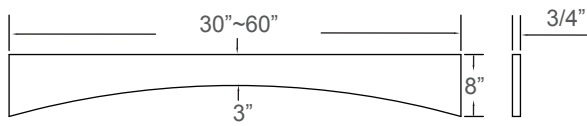

ACCESSORIES

ARCHED VALANCE

Item Code	Dimensions
RPV30	30W x 8H x 3/4 D
RPV36	36W x 8H x 3/4 D
RPV42	42W x 8H x 3/4 D
RPV48	48W x 8H x 3/4 D
RPV54	54W x 8H x 3/4 D
RPV60	60W x 8H x 3/4 D