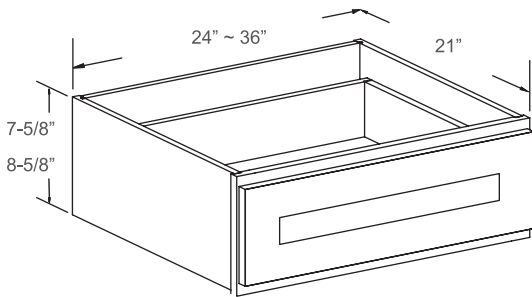

KNEE DRAWER

Features

- 1 Drawer

Item Code	Dimensions
FD24	24W x 21D
FD27	27W x 21D
FD30	30W x 21D
FD33	33W x 21D
FD36	36W x 21D

POST