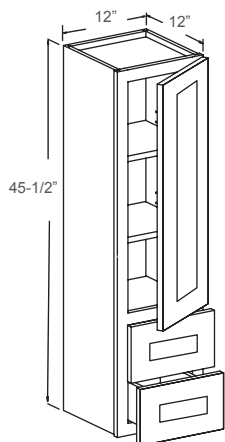

PANTRY OVEN & HOOD

RANGE HOOD

Features

- RHE3624 – Inside Dimensions: 36W x 23-1/2H x 10-1/2D

Item Code	Dimensions
RHE3624	36W x 23-1/2H x 10-1/2D

Features

- RHS483618
- 48W x 36H x 18D

Item Code	Dimensions
RHS483618	48W x 36H x 18D

BATHROOM VANITIES

DRAWER

Features

- 1 Small Drawer
- 2 Large Drawers

Item Code	Dimensions
VDB12	12W x 34-1/2 H x 21D
VDB15	15W x 34-1/2 H x 21D
VDB18	18W x 34-1/2 H x 21D
VDB21	21W x 34-1/2 H x 21D
VDB24	24W x 34-1/2 H x 21D

VANITY LINEN CABINETS

Features

- 1 Door
- 2 Adjustable Shelves
- 2 Small Drawers

Item Code	Dimensions
DV1245	12W x 45-1/2H x 12D

BATHROOM VANITIES

SINK

Features

- 1 Tilt-Out Drawer With Tray
- 2 Doors
- No Shelf

Item Code	Dimensions
VA2421	24W x 33H x 21D
VA3021	30W x 33H x 21D

Features

- 2 Drawers
- 2 Doors
- No Shelf

Item Code	Dimensions
VA3621DL	36W x 24-1/2H x 21D
VA3621DR	36W x 34-1/2H x 21D

Features

- 1 Door
- 2 Drawers
- No Shelf