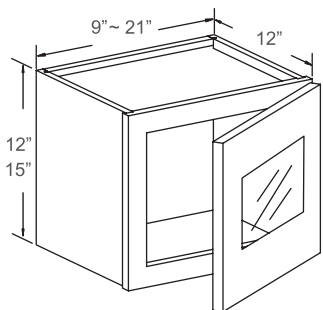

GLASS CABINET 12\"H, 15\"H | SINGLE DOOR

Features

1. 1 Door
   - No Shelf
2. Notes: Glass Insert Included

Item Code	Dimensions
W0912-GD	9W x 12H x 12D
W1212-GD	12W x 12H x 12D
W1512-GD	15W x 12H x 12D
W1812-GD	18W x 12H x 12D
W2112-GD	21W x 12H x 12D
W0915-GD	9W x 15H x 12D
W1215-GD	12W x 15H x 12D
W1515-GD	15W x 15H x 12D
W1815-GD	18W x 15H x 12D
W2115-GD	21W x 15H x 12D