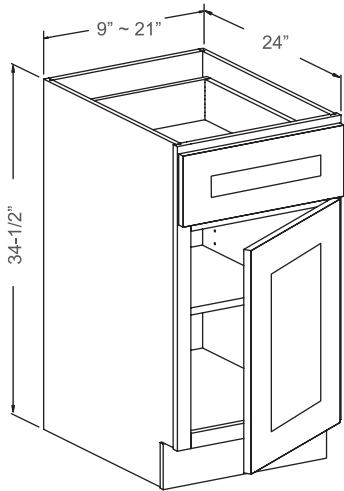

CONTENTS

Gallery	01
Base Cabinets	03
Wall Cabinets	10
Pantry Oven & Hood	17
Bathroom Vanities	21
Dummy / Glass Doors & Panels	24
Fillers & Moldings	27
Accessories	30

H1

H2

BASE CABINETS

STANDARD

Features

- 1 Drawer
- 1 Door
- 1 Adjustable Shelf

Item Code	Dimensions
B09	9W x 34-1/2H x 24D
B12	12W x 34-1/2H x 24D
B15	15W x 34-1/2H x 24D
B18	18W x 34-1/2H x 24D
B21	21W x 34-1/2H x 24D

Features

- 1 Drawer
- 2 Door
- 1 Adjustable Shelf

Item Code	Dimensions
B24	24W x 34-1/2H x 24D
B27	27W x 34-1/2H x 24D

Features

- 2 Drawer
- 2 Door
- 1 Adjustable Shelf

Item Code	Dimensions
B30	30W x 34-1/2H x 24D
B33	33W x 34-1/2H x 24D
B36	36W x 34-1/2H x 24D
B39	39W x 34-1/2H x 24D
B42	42W x 34-1/2H x 24D

BASE CABINETS

- 1 Full Door: 14-3/4" W x 29-1/4" H

Item Code	Dimensions
SBA36	36W x 34-1/2H x 24D

Features

- 1 Bi-folding Door: 7-1/2"W, 10-1/2"W x 29-1/4"H
- 2 Wooden Kidney-Shaped Susans

Item Code	Dimensions
LSB33-09	33W x 34-1/2H x 24D
LSB36-12	36W x 34-1/2H x 24D