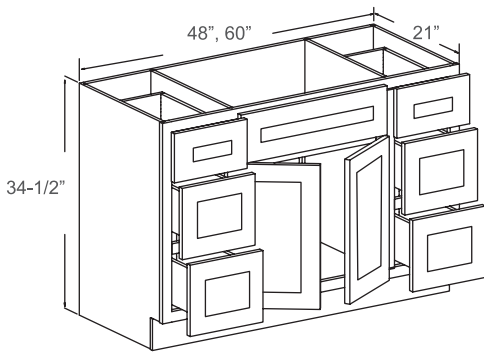

BATHROOM VANITIES

SINK

Features

- 3 Drawers
- 4 Doors
- No Shelf

Item Code	Dimensions
VA6021DD	60W x 34-1/2H x 21D

Features

- 6 Drawers
- 2 Doors
- No Shelf

Item Code	Dimensions
VA4821SD	48W x 34-1/2H x 21D
VA6021SD	60W x 34-1/2H x 21D