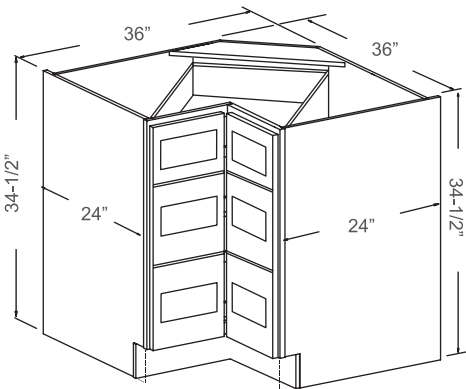

Item Code	Dimensions
B09	9W x 34-1/2H x 24D
B12	12W x 34-1/2H x 24D
B15	15W x 34-1/2H x 24D
B18	18W x 34-1/2H x 24D
B21	21W x 34-1/2H x 24D

Features

- 1 Drawer
- 2 Door
- 1 Adjustable Shelf

Item Code	Dimensions
B24	24W x 34-1/2H x 24D
B27	27W x 34-1/2H x 24D

BASE FULL HIGH DOUBLE DOORS

Item Code	Dimensions
BFH24	24W x 34-1/2H x 12D
BFH27	27W x 34-1/2H x 12D
BFH30	30W x 34-1/2H x 12D
BFH33	33W x 34-1/2H x 12D
BFH36	36W x 34-1/2H x 12D

BASE CABINETS

CORNER

Features

- 1 Full Door: 14-3/4" W x 29-1/4" H

Item Code	Dimensions
SBA36	36W x 34-1/2H x 24D

Features

- 1 Bi-folding Door: 7-1/2"W, 10-1/2"W x 29-1/4"H
- 2 Wooden Kidney-Shaped Susans

Item Code	Dimensions
LSB33-09	33W x 34-1/2H x 24D
LSB36-12	36W x 34-1/2H x 24D

Features

- 3 Drawers

Item Code	mensions
CBD36-3 DRAWERS	36W x 34-1/2H x 24D

Features

- 1 Drawer on Left or Right
- 1 Door on Left or Right
- 1 Adjustable Shelf

* Minimum 3" Pull From The Wall When Install

Item Code	Dimensions
BBC36/39 12" Door	36W x 34-1/2H x 24D
BBC39/42 15" Door	39W x 34-1/2H x 24D
BBC42/45 18" Door	42W x 34-1/2H x 24D