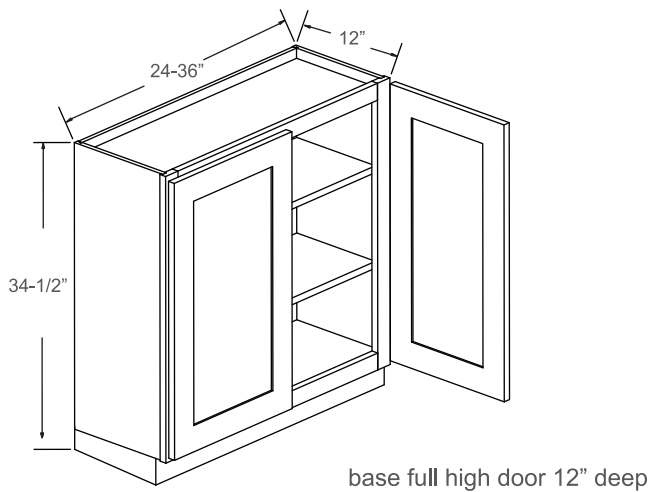

Item Code	Dimensions
B09	9W x 34-1/2H x 24D
B12	12W x 34-1/2H x 24D
B15	15W x 34-1/2H x 24D
B18	18W x 34-1/2H x 24D
B21	21W x 34-1/2H x 24D

Features

- 1 Drawer
- 2 Door
- 1 Adjustable Shelf

Item Code	Dimensions
B24	24W x 34-1/2H x 24D
B27	27W x 34-1/2H x 24D

Features

- 2 Large Drawers

Item Code	Dimensions
DB24-2	24W x 34-1/2H x 24D
DB30-2	30W x 34-1/2H x 24D

BASE CABINETS

BASE FULL HIGH SINGLE DOOR

Item Code	Dimensions
BFH12	12W x 34-1/2H x 12D
BFH15	15W x 34-1/2H x 12D
BFH18	18W x 34-1/2H x 12D
BFH21	21W x 34-1/2H x 12D

BASE FULL HIGH DOUBLE DOORS

Item Code	Dimensions
BFH24	24W x 34-1/2H x 12D
BFH27	27W x 34-1/2H x 12D
BFH30	30W x 34-1/2H x 12D
BFH33	33W x 34-1/2H x 12D
BFH36	36W x 34-1/2H x 12D

BASE CABINETS

CORNER

Features

- 1 Full Door: 14-3/4" W x 29-1/4" H

Item Code	Dimensions
SBA36	36W x 34-1/2H x 24D

Features

- 1 Bi-folding Door: 7-1/2"W, 10-1/2"W x 29-1/4"H
- 2 Wooden Kidney-Shaped Susans

Item Code	Dimensions
LSB33-09	33W x 34-1/2H x 24D
LSB36-12	36W x 34-1/2H x 24D