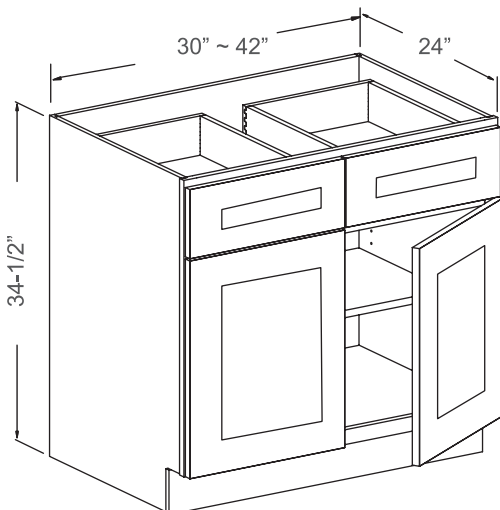

CONTENTS

Gallery	01
Base Cabinets	03
Wall Cabinets	10
Pantry Oven & Hood	17
Bathroom Vanities	21
Dummy / Glass Doors & Panels	24
Fillers & Moldings	27
Accessories	30

H1

H2

BASE CABINETS

STANDARD

Features

- 1 Drawer
- 1 Door
- 1 Adjustable Shelf

Item Code	Dimensions
B09	9W x 34-1/2H x 24D
B12	12W x 34-1/2H x 24D
B15	15W x 34-1/2H x 24D
B18	18W x 34-1/2H x 24D
B21	21W x 34-1/2H x 24D

Features

- 1 Drawer
- 2 Door
- 1 Adjustable Shelf

Item Code	Dimensions
B24	24W x 34-1/2H x 24D
B27	27W x 34-1/2H x 24D

Features

- 2 Drawer
- 2 Door
- 1 Adjustable Shelf

Item Code	Dimensions
B30	30W x 34-1/2H x 24D
B33	33W x 34-1/2H x 24D
B36	36W x 34-1/2H x 24D
B39	39W x 34-1/2H x 24D
B42	42W x 34-1/2H x 24D

BASE CABINETS

- 1 Full Door: 14-3/4" W x 29-1/4" H

Item Code	Dimensions
SBA36	36W x 34-1/2H x 24D

Features

- 1 Bi-folding Door: 7-1/2"W, 10-1/2"W x 29-1/4"H
- 2 Wooden Kidney-Shaped Susans

Item Code	Dimensions
LSB33-09	33W x 34-1/2H x 24D
LSB36-12	36W x 34-1/2H x 24D