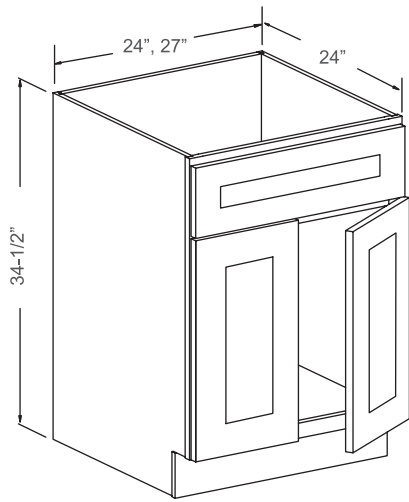

BASE FULL HIGH DOUBLE DOORS

Item Code	Dimensions
BFH24	24W x 34-1/2H x 12D
BFH27	27W x 34-1/2H x 12D
BFH30	30W x 34-1/2H x 12D
BFH33	33W x 34-1/2H x 12D
BFH36	36W x 34-1/2H x 12D

BASE CABINETS

CORNER

Features

- 1 Full Door: 14-3/4" W x 29-1/4" H

Item Code	Dimensions
SBA36	36W x 34-1/2H x 24D

Features

- 1 Bi-folding Door: 7-1/2"W, 10-1/2"W x 29-1/4"H
- 2 Wooden Kidney-Shaped Susans

Item Code	Dimensions
LSB33-09	33W x 34-1/2H x 24D
LSB36-12	36W x 34-1/2H x 24D

Features

- 3 Drawers

Item Code	mensions
CBD36-3 DRAWERS	36W x 34-1/2H x 24D

Features

- 1 Drawer on Left or Right
- 1 Door on Left or Right
- 1 Adjustable Shelf

* Minimum 3" Pull From The Wall When Install

Item Code	Dimensions
BBC36/39 12" Door	36W x 34-1/2H x 24D
BBC39/42 15" Door	39W x 34-1/2H x 24D
BBC42/45 18" Door	42W x 34-1/2H x 24D

* Door Width 15"W in BBC39L/R; 18"W in BBC42L/R.

BASE CABINETS

SINK

Features

- 2 Doors
- 1 Dummy Drawer
- Back Panel Not Open
- No Shelf

Item Code	Dimensions
SB24	24W x 34-1/2H x 24D
SB27	27W x 34-1/2H x 24D