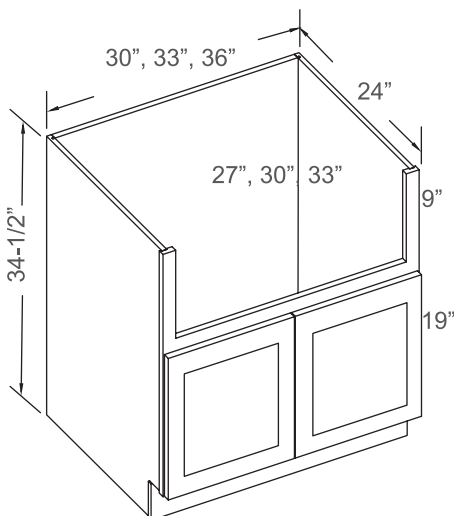

- 1 Full Door: 14-3/4" W x 29-1/4" H

Item Code	Dimensions
SBA36	36W x 34-1/2H x 24D

Features

- 1 Bi-folding Door: 7-1/2"W, 10-1/2"W x 29-1/4"H
- 2 Wooden Kidney-Shaped Susans

Item Code	Dimensions
LSB33-09	33W x 34-1/2H x 24D
LSB36-12	36W x 34-1/2H x 24D

Features

- 3 Drawers

Item Code	mensions
CBD36-3 DRAWERS	36W x 34-1/2H x 24D

Features

- 1 Drawer on Left or Right
- 1 Door on Left or Right
- 1 Adjustable Shelf

* Minimum 3" Pull From The Wall When Install

Item Code	Dimensions
BBC36/39 12" Door	36W x 34-1/2H x 24D
BBC39/42 15" Door	39W x 34-1/2H x 24D
BBC42/45 18" Door	42W x 34-1/2H x 24D

* Door Width 15"W in BBC39L/R; 18"W in BBC42L/R.

BASE CABINETS

SINK

Features

- 2 Doors
- 1 Dummy Drawer
- Back Panel Not Open
- No Shelf

Item Code	Dimensions
SB24	24W x 34-1/2H x 24D
SB27	27W x 34-1/2H x 24D

Features

- 2 Doors
- 2 Dummy Drawers
- No Shelf

Item Code	Dimensions
SB30	30W x 34-1/2H x 24D
SB33	33W x 34-1/2H x 24D
SB36	36W x 34-1/2H x 24D
SB39	39W x 34-1/2H x 24D
SB42	42W x 34-1/2H x 24D

Features

- 2 Doors
- No Shelf
- * Back Panel NOT Open