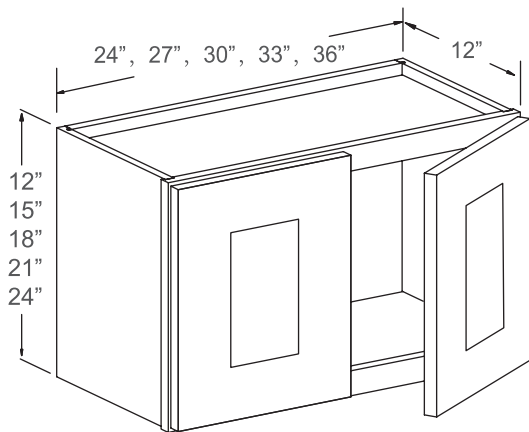

- 1 Full Door: 14-3/4" W x 29-1/4" H

Item Code	Dimensions
SBA36	36W x 34-1/2H x 24D

Features

- 1 Bi-folding Door: 7-1/2"W, 10-1/2"W x 29-1/4"H
- 2 Wooden Kidney-Shaped Susans

Item Code	Dimensions
LSB33-09	33W x 34-1/2H x 24D
LSB36-12	36W x 34-1/2H x 24D

Item Code	Dimensions
BWRC6	6W x 34-1/2H x 24D

TRASH CAN

Features

- 1 Drawer
- 1 Door
- 2 Large Bin Cut-Out
- *Plastic Waste Bins NOT Included, but can be purchased*

Item Code	Dimensions
BWBK18-2	18W x 34-1/2H x 24D
BWBK21-2	21W x 34-1/2H x 24D

BASE CABINETS

BASE END CABINET

Item Code	Dimensions
BEC24	24W x 34-1/2H x 24D

Item Code	Dimensions
BEC12 L/R	12W x 34-1/2H x 24D

BASE END SHELF

Item Code	Dimensions
BES9 L/R	9W x 34-1/2H x 24D

WALL CABINETS

12"H, 15"H, 18"H, 21"H, 24"H

Item Code	Dimensions
W2412	24W x 12H x 12D
W2712	27W x 12H x 12D
W3012	30W x 12H x 12D
W3312	33W x 12H x 12D
W3612	36W x 12H x 12D

W2415	24W x 15H x 12D
W2715	27W x 15H x 12D
W3015	30W x 15H x 12D
W3315	33W x 15H x 12D
W3615	36W x 15H x 12D