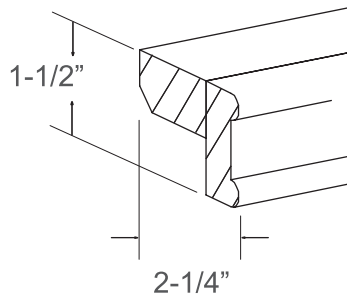

FILLERS & MOLDINGS

SCRIBE

Item Code	Dimensions
SM8	3/4H x 3/8D x 96L

INCURVED CORNER

Item Code	Dimensions
ICM96	3/4H x 3/4D x 96L

OUTSIDE CORNER

Item Code	Dimensions
OCM96	3/4H x 3/4D x 96L

QUARTER ROUND

Item Code	Dimensions
QRM8	3/4H x 3/4D x 96L

FILLERS & MOLDINGS

TALL FLUTED FILLER

Item Code	Dimensions
PCFF3" X 96"	3H x 3/4 D x 96L

TRADITIONAL LIGHT RAIL

Item Code	Dimensions
LDR8	1-1/2H x 2-1/4 D x 96L

BASE MOLDING

Item Code	Dimensions
BM84-1/2	4-1/2 H x 3/4 D x 96L

ACCESSORIES

WINE & GLASS RACK

Features

- 10 Compartments in 30"W
- 14 Compartments in 36"W

Features

- 7 Rail Openings in 30"W
- 9 Rail Openings in 36"W

Item Code	Dimensions
30WR	30W x 15H x 12D
36WR	36W x 15H x 12D
30GR	30W x 1-1/2H x 12D
36GR	36W x 1-1/2H x 12D