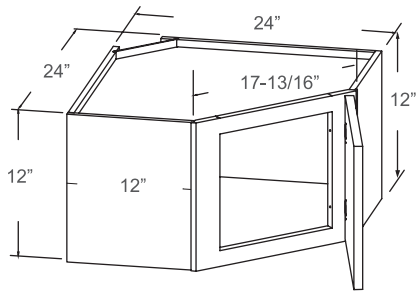

WALL CABINETS

GLASS CABINET 12"H, 15"H | DOUBLE DOOR

Features

- 2 Door
- No Shelf
- *Notes: Glass Insert Included*

Item Code	Dimensions
W2412-GD	24W x 12H x 12D
W2712-GD	27W x 12H x 12D
W3012-GD	30W x 12H x 12D
W3312-GD	33W x 12H x 12D
W3612-GD	36W x 12H x 12D
W2415-GD	24W x 15H x 12D
W2715-GD	27W x 15H x 12D
W3015-GD	30W x 15H x 12D
W3315-GD	33W x 15H x 12D
W3615-GD	36W x 15H x 12D

GLASS CORNER CABINET

Features

- 1 Door
- No Shelf
- *Notes: Glass Insert Included*

Item Code	Dimensions
WDC2412-GD	24W x 12H x 12D
WDC2415-GD	24W x 15H x 12D

Features

- 1 Door
- No Shelf

Item Code	Dimensions
W3015-One Door	30W x 15H x 12D
W3615-One Door	36W x 15H x 12D
W3018-One Door	30W x 18H x 12D
W3618-One Door	36W x 18H x 12D