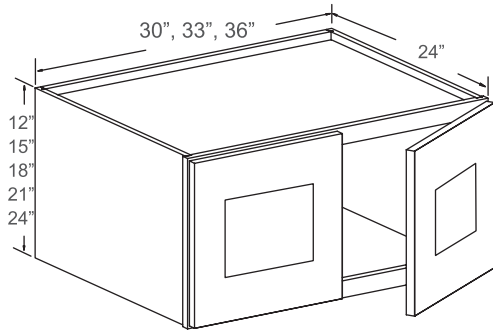

WALL CABINETS

REFRIGERATOR 24"D

Features

- 2 Doors
- No Shelf
- 1 Adjustable Shelf In 24"H Cabinets.

Item Code	Dimensions
W301224	30W x 12H x 24D
W331224	33W x 12H x 24D
W361224	36W x 12H x 24D
W301524	30W x 15H x 24D
W331524	33W x 15H x 24D
W361524	36W x 15H x 24D
W301824	30W x 18H x 24D
W331824	33W x 18H x 24D
W361824	36W x 18H x 24D
W302124	30W x 21H x 24D
W332124	33W x 21H x 24D
W362124	36W x 21H x 24D
W302424	30W x 24H x 24D
W332424	33W x 24H x 24D
W362424	36W x 24H x 24D