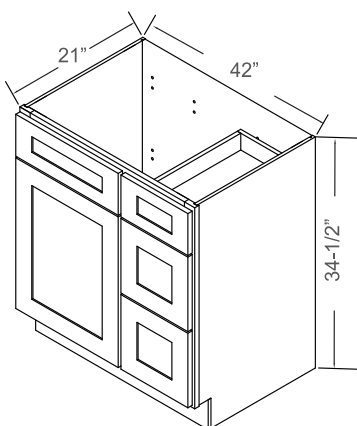

Features

- 3 Drawers
- 1 Doors
- Drawer Right
- No Shelf

Item Code	Dimensions
VA4221DL	42W x 34-1/2H x 21D
VA4221DR	42W x 34-1/2H x 21D