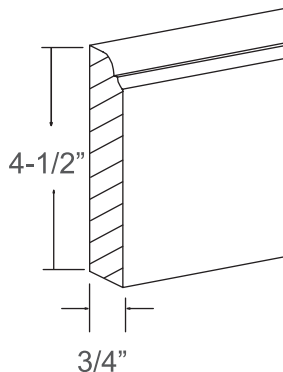

Item Code	Dimensions
TF1.5x120"	1-1/2 Wx120H x 3/4D
TF396	3Wx 96H x 3/4 D
TF696	6Wx 96H x 3/4 D

COVE

ST

Item Code	Dimensions
RCM4S	96W x 5H x 3-1/2 D

CROWN

CM

Item Code	Dimensions
RCM4	96Wx 4-3/8 H x 3/4 D
RCM2.75	96W x 4-3/8 H x 5/8 D

FILLERS & MOLDINGS

SCRIBE

Item Code	Dimensions
SM8	3/4H x 3/8D x 96L

INCURVED CORNER

Item Code	Dimensions
ICM96	3/4H x 3/4D x 96L

OUTSIDE CORNER

Item Code	Dimensions
OCM96	3/4H x 3/4D x 96L

QUARTER ROUND

Item Code	Dimensions
QRM8	3/4H x 3/4D x 96L

FILLERS & MOLDINGS

TALL FLUTED FILLER

Item Code	Dimensions
PCFF3" X 96"	3H x 3/4 D x 96L

TRADITIONAL LIGHT RAIL

Item Code	Dimensions
LDR8	1-1/2H x 2-1/4 D x 96L

BASE MOLDING

Item Code	Dimensions
BM84-1/2	4-1/2 H x 3/4 D x 96L

ACCESSORIES

WINE & GLASS RACK

Features

- 10 Compartments in 30"W
- 14 Compartments in 36"W

Features

- 7 Rail Openings in 30"W
- 9 Rail Openings in 36"W

Item Code	Dimensions
30WR	30W x 15H x 12D
36WR	36W x 15H x 12D
30GR	30W x 1-1/2H x 12D
36GR	36W x 1-1/2H x 12D