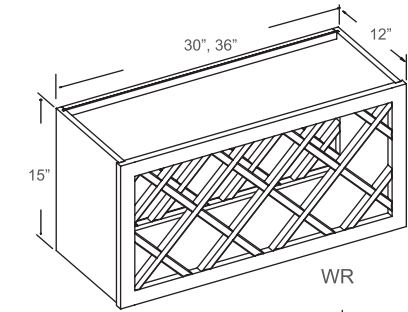

Item Code	Dimensions
BM84-1/2	4-1/2 H x 3/4 D x 96L

ACCESSORIES

WINE & GLASS RACK

Features

- 10 Compartments in 30"W
- 14 Compartments in 36"W

Features

- 7 Rail Openings in 30"W
- 9 Rail Openings in 36"W

Item Code	Dimensions
30WR	30W x 15H x 12D
36WR	36W x 15H x 12D
30GR	30W x 1-1/2H x 12D
36GR	36W x 1-1/2H x 12D