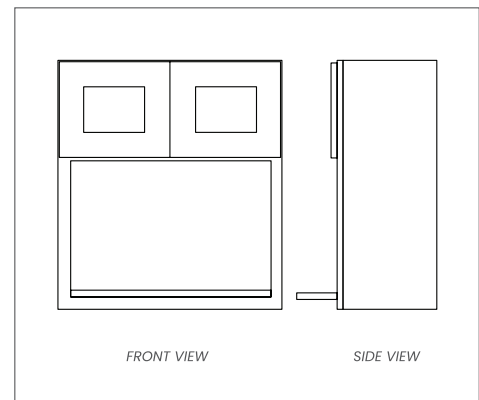

Item Code	Dimensions
WM2730	27W x 30H x 12D
WM3030	30W x 30H x 12D
WM2736	27W x 36H x 12D
WM3036	30W x 36H x 12D
WM2739	27W x 39H x 12D
WM3039	30W x 39H x 12D
WM2742	27W x 42H x 12D
WM3042	30W x 42H x 12D