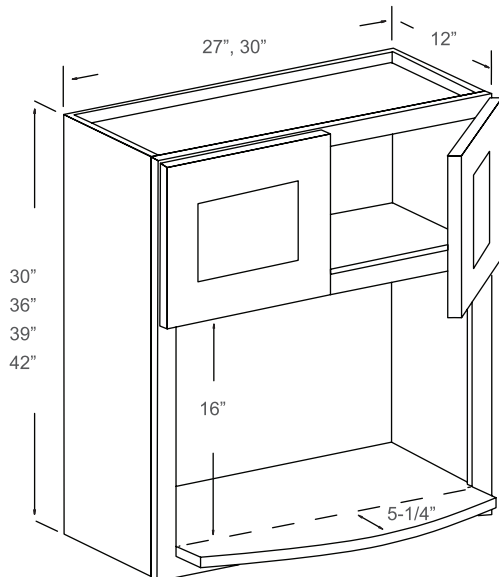

MICROWAVE - 30"/36"/39"/42"H

Features

- 2 Doors
- No Shelf
- 1 Open Shelf with 16"H (Shelf overhang 5-1/4")
- Matching Color Finish