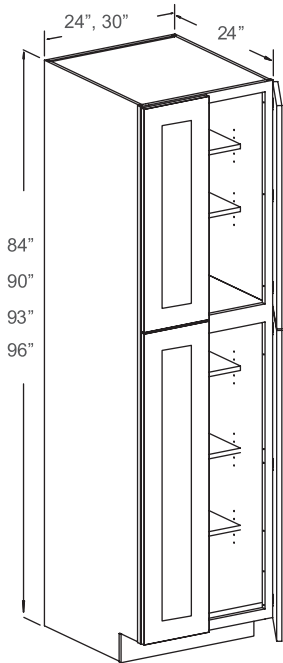

- 1 Full Door: 14-3/4" W x 29-1/4" H

Item Code	Dimensions
SBA36	36W x 34-1/2H x 24D

Features

- 1 Bi-folding Door: 7-1/2"W, 10-1/2"W x 29-1/4"H
- 2 Wooden Kidney-Shaped Susans

Item Code	Dimensions
LSB33-09	33W x 34-1/2H x 24D
LSB36-12	36W x 34-1/2H x 24D

WALL SPICE DRAWER

Item Code	Dimensions
WWRC6	30W x 6H x 12D

PANTRY OVEN & HOOD

PANTRY CABINETS

Features

- 2 Doors
 - 2 Adjustable Top Shelves
 - 1 Adjustable Middle Shelf
- * Notes: 3 Adjustable Top Shelves In 96\"/>*

Item Code	Dimensions
WP158424	15W x 84H x 24D
WP159024	15W x 90H x 24D
WP159324	15W x 93H x 24D
WP159624	15W x 96H x 24D

WP188424	18W x 84H x 24D
WP189024	18W x 90H x 24D
WP189324	18W x 93H x 24D
WP189624	18W x 96H x 24D

PANTRY OVEN & HOOD

PANTRY CABINETS

Features

- 4 Doors
 - 2 Adjustable Top Shelves
 - 1 Adjustable Middle Shelf
- * Notes: 3 Adjustable Top Shelves In 96\"/>*

Item Code	Dimensions
WP248424	24W x 84H x 24D
WP308424	30W x 84H x 24D
WP249024	24W x 90H x 24D
WP309024	30W x 90H x 24D
WP249324	24W x 93H x 24D
WP309324	30W x 93H x 24D
WP249624	24W x 96H x 24D
WP309624	30W x 96H x 24D