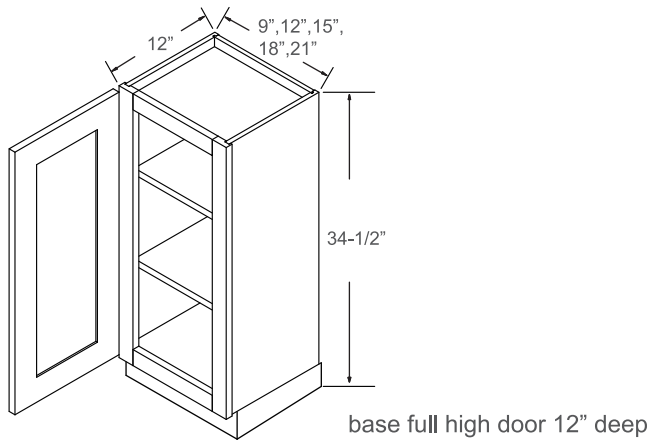

Item Code	Dimensions
B09	9W x 34-1/2H x 24D
B12	12W x 34-1/2H x 24D
B15	15W x 34-1/2H x 24D
B18	18W x 34-1/2H x 24D
B21	21W x 34-1/2H x 24D

Features

- 1 Drawer
- 2 Door
- 1 Adjustable Shelf

Item Code	Dimensions
B24	24W x 34-1/2H x 24D
B27	27W x 34-1/2H x 24D

Features

- 2 Large Drawers

Item Code	Dimensions
DB24-2	24W x 34-1/2H x 24D
DB30-2	30W x 34-1/2H x 24D

BASE CABINETS

BASE FULL HIGH SINGLE DOOR

Item Code	Dimensions
BFH12	12W x 34-1/2H x 12D
BFH15	15W x 34-1/2H x 12D
BFH18	18W x 34-1/2H x 12D
BFH21	21W x 34-1/2H x 12D

BASE FULL HIGH DOUBLE DOORS

Item Code	Dimensions
BFH24	24W x 34-1/2H x 12D
BFH27	27W x 34-1/2H x 12D
BFH30	30W x 34-1/2H x 12D
BFH33	33W x 34-1/2H x 12D
BFH36	36W x 34-1/2H x 12D

BASE CABINETS

CORNER

Features

- 1 Full Door: 14-3/4" W x 29-1/4" H

Item Code	Dimensions
SBA36	36W x 34-1/2H x 24D

Features

- 1 Bi-folding Door: 7-1/2"W, 10-1/2"W x 29-1/4"H
- 2 Wooden Kidney-Shaped Susans

Item Code	Dimensions
LSB33-09	33W x 34-1/2H x 24D
LSB36-12	36W x 34-1/2H x 24D